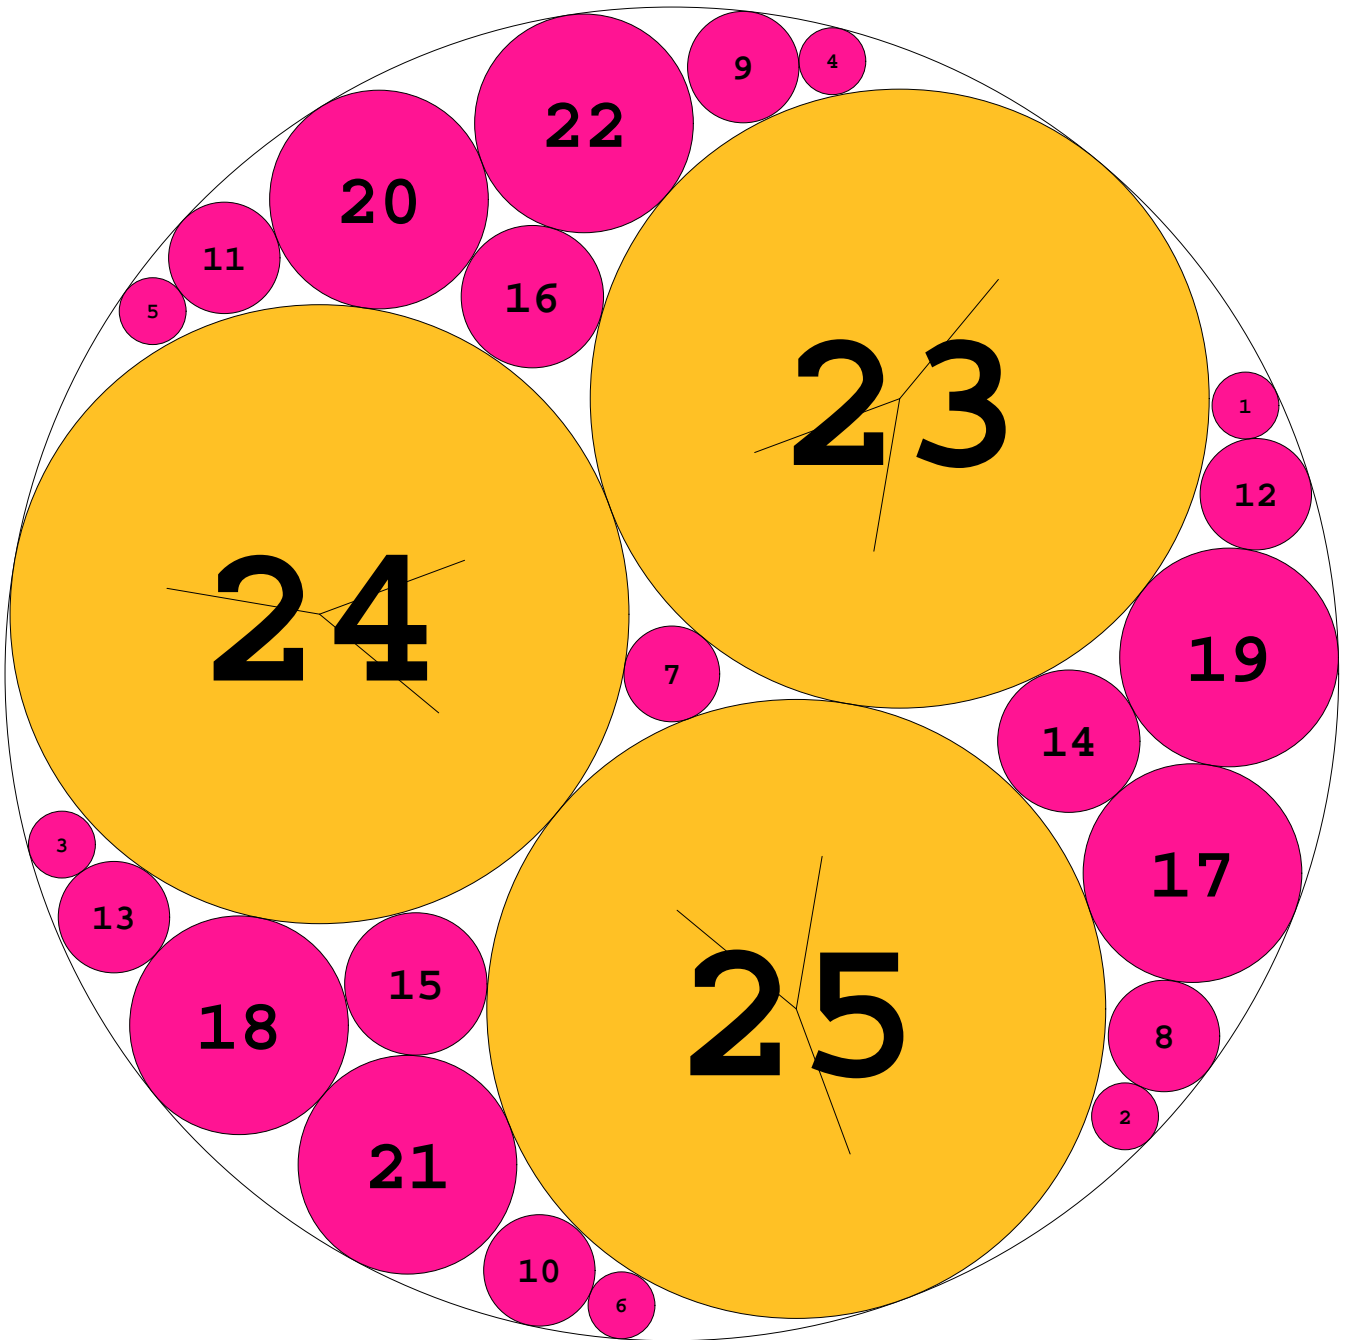

# IN25\_1 instance

radius = 0.464101615138  
ratio = 21.547005383793

density = 0.903765121881  
contacts = 6

© E. SPECHT  
28-JUL-2013