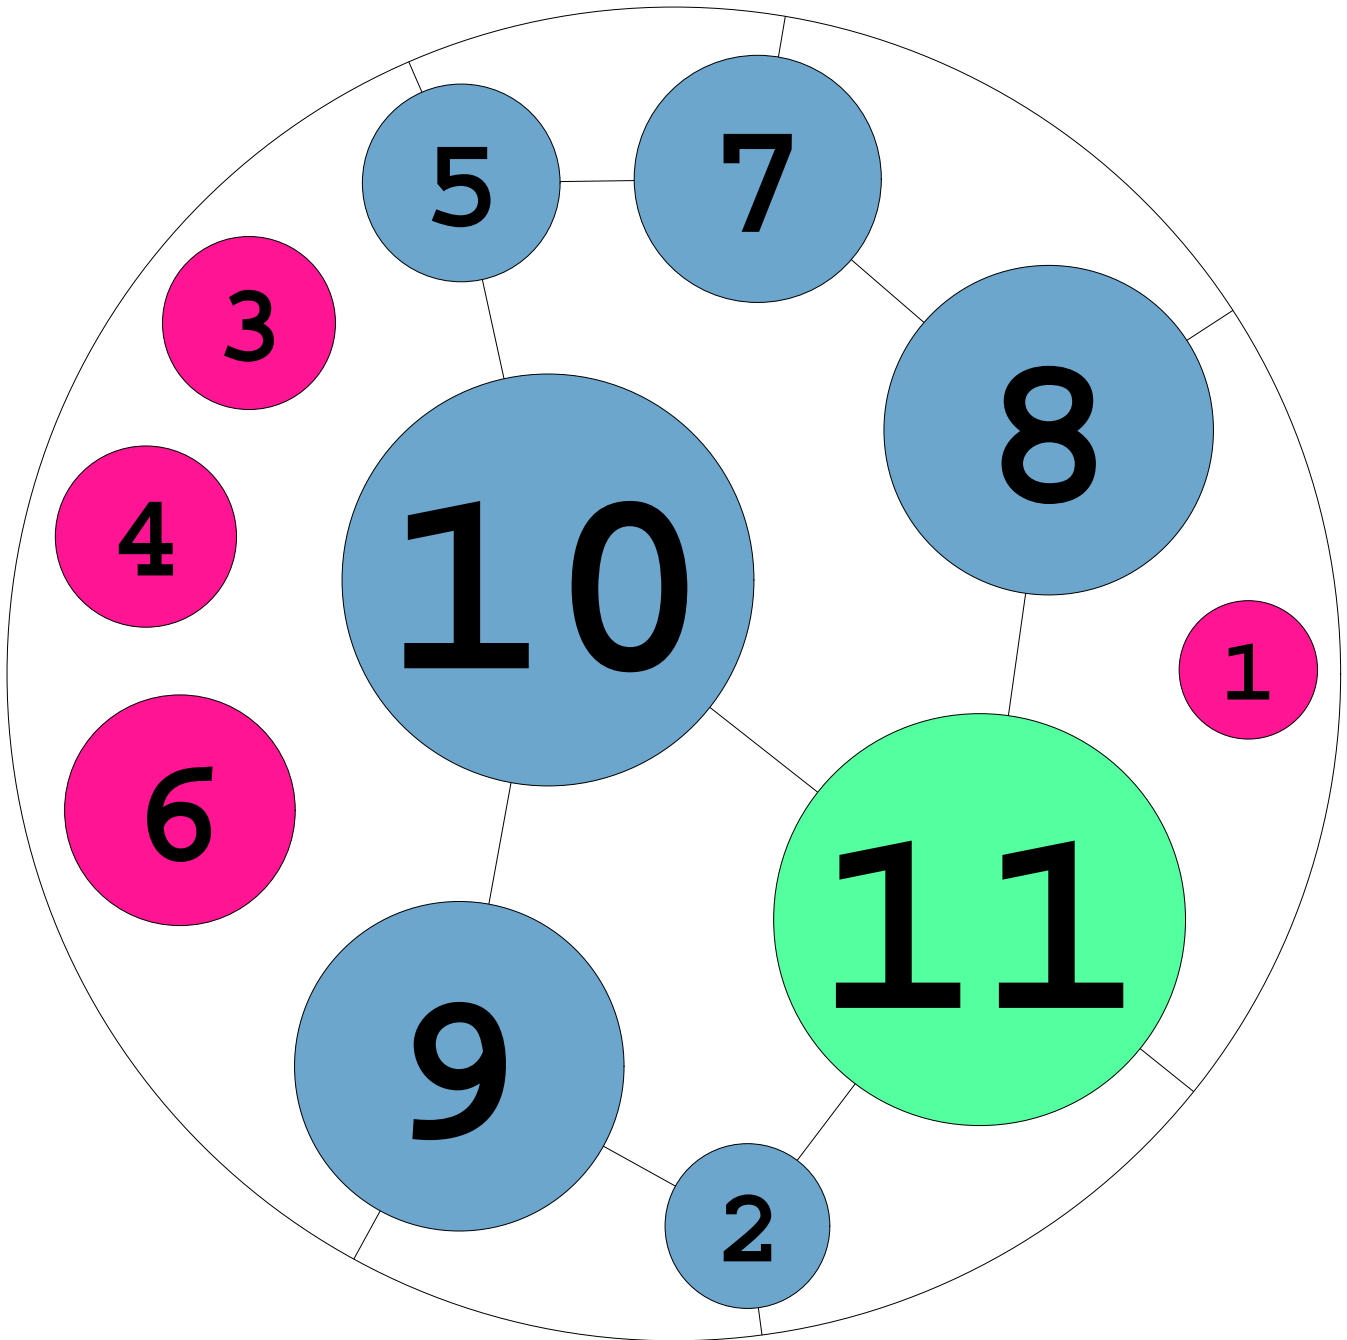

# NR11\_1 instance

radius = 0.411794035573    density = 0.818517644238  
ratio = 60.709961389392    contacts = 14