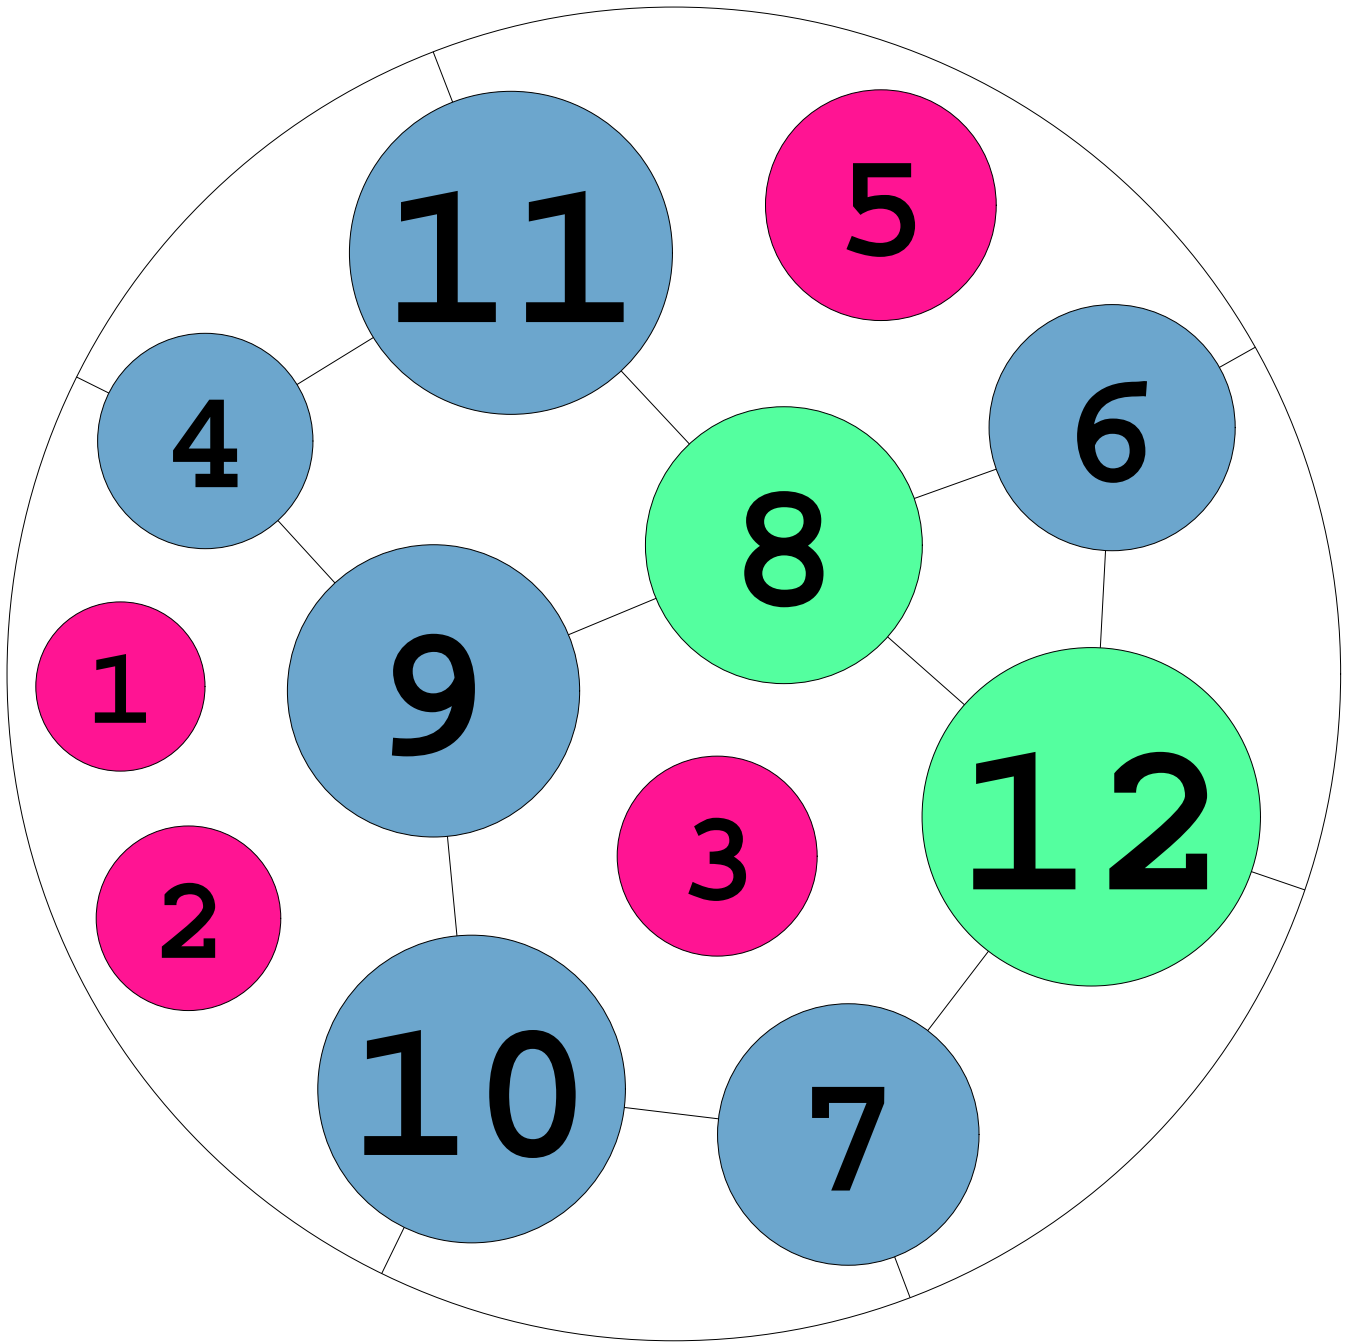

# NR12\_1 instance

radius = 0.338334415974  
ratio = 65.024422468639

density = 0.806494429094  
contacts = 16

© E. SPECHT  
27-JUN-2013