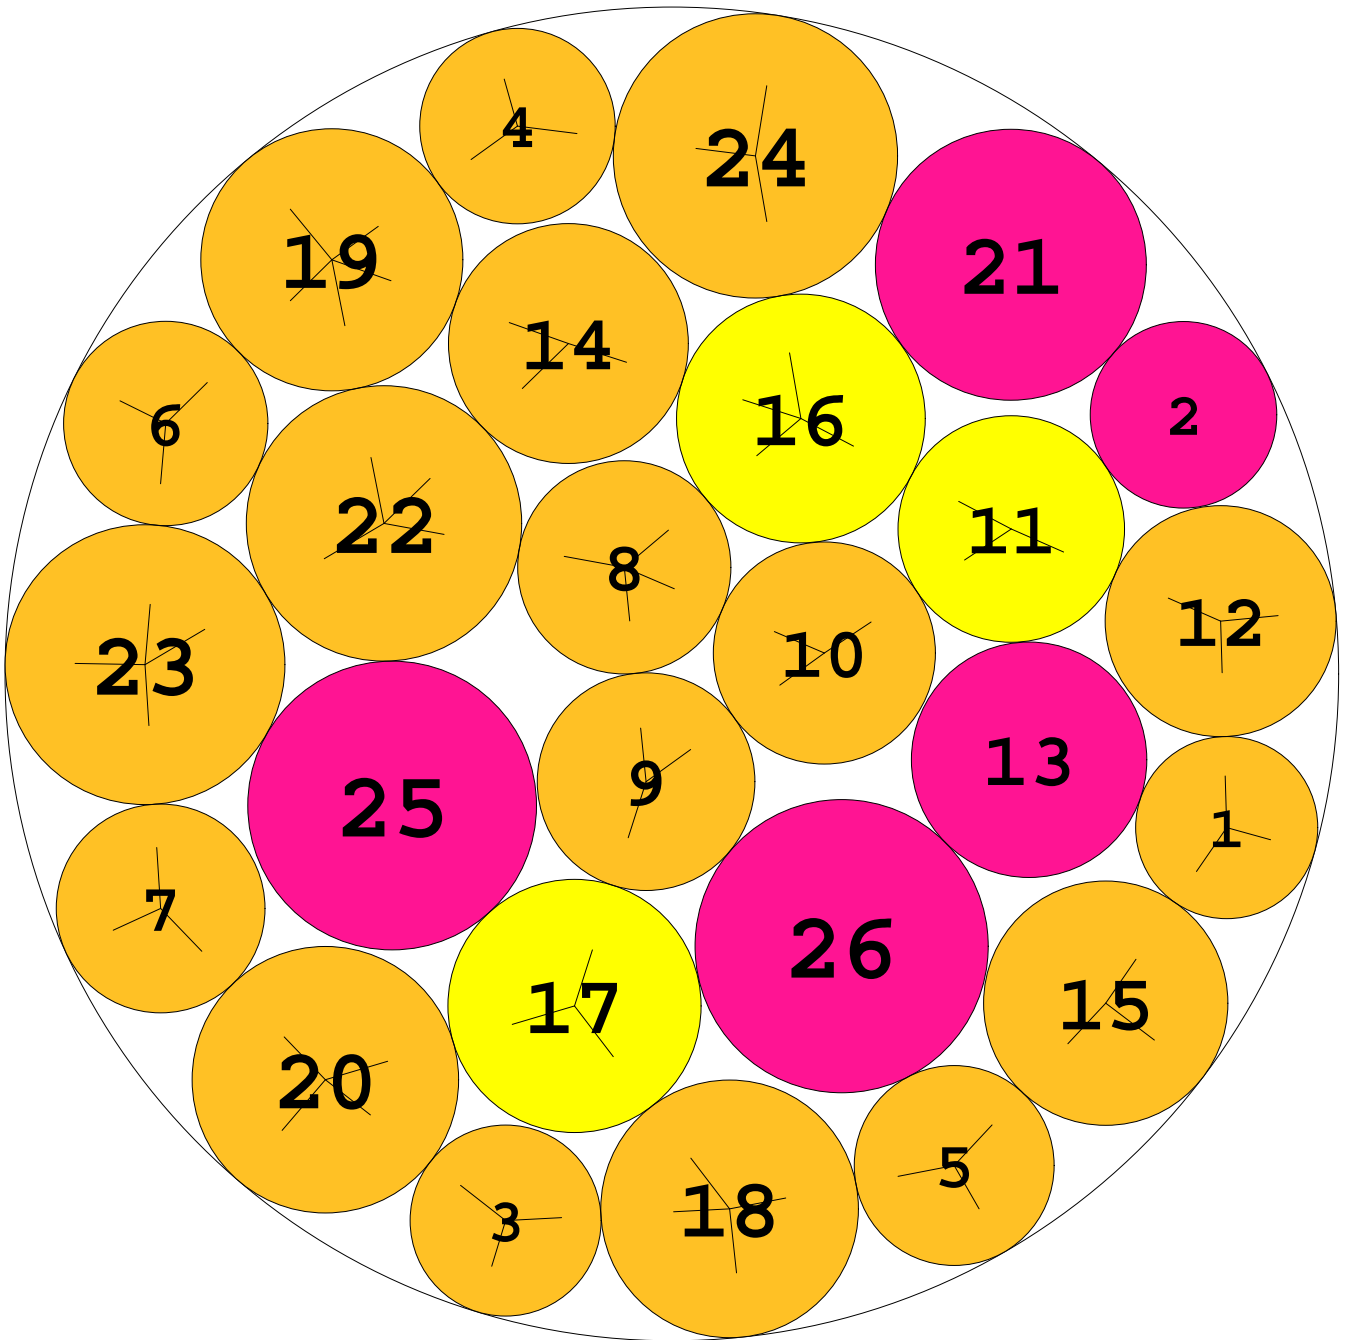

# NR26\_2 instance

radius = 0.219807244156    density = 0.841645444587  
ratio = 300.263079378348    contacts = 42