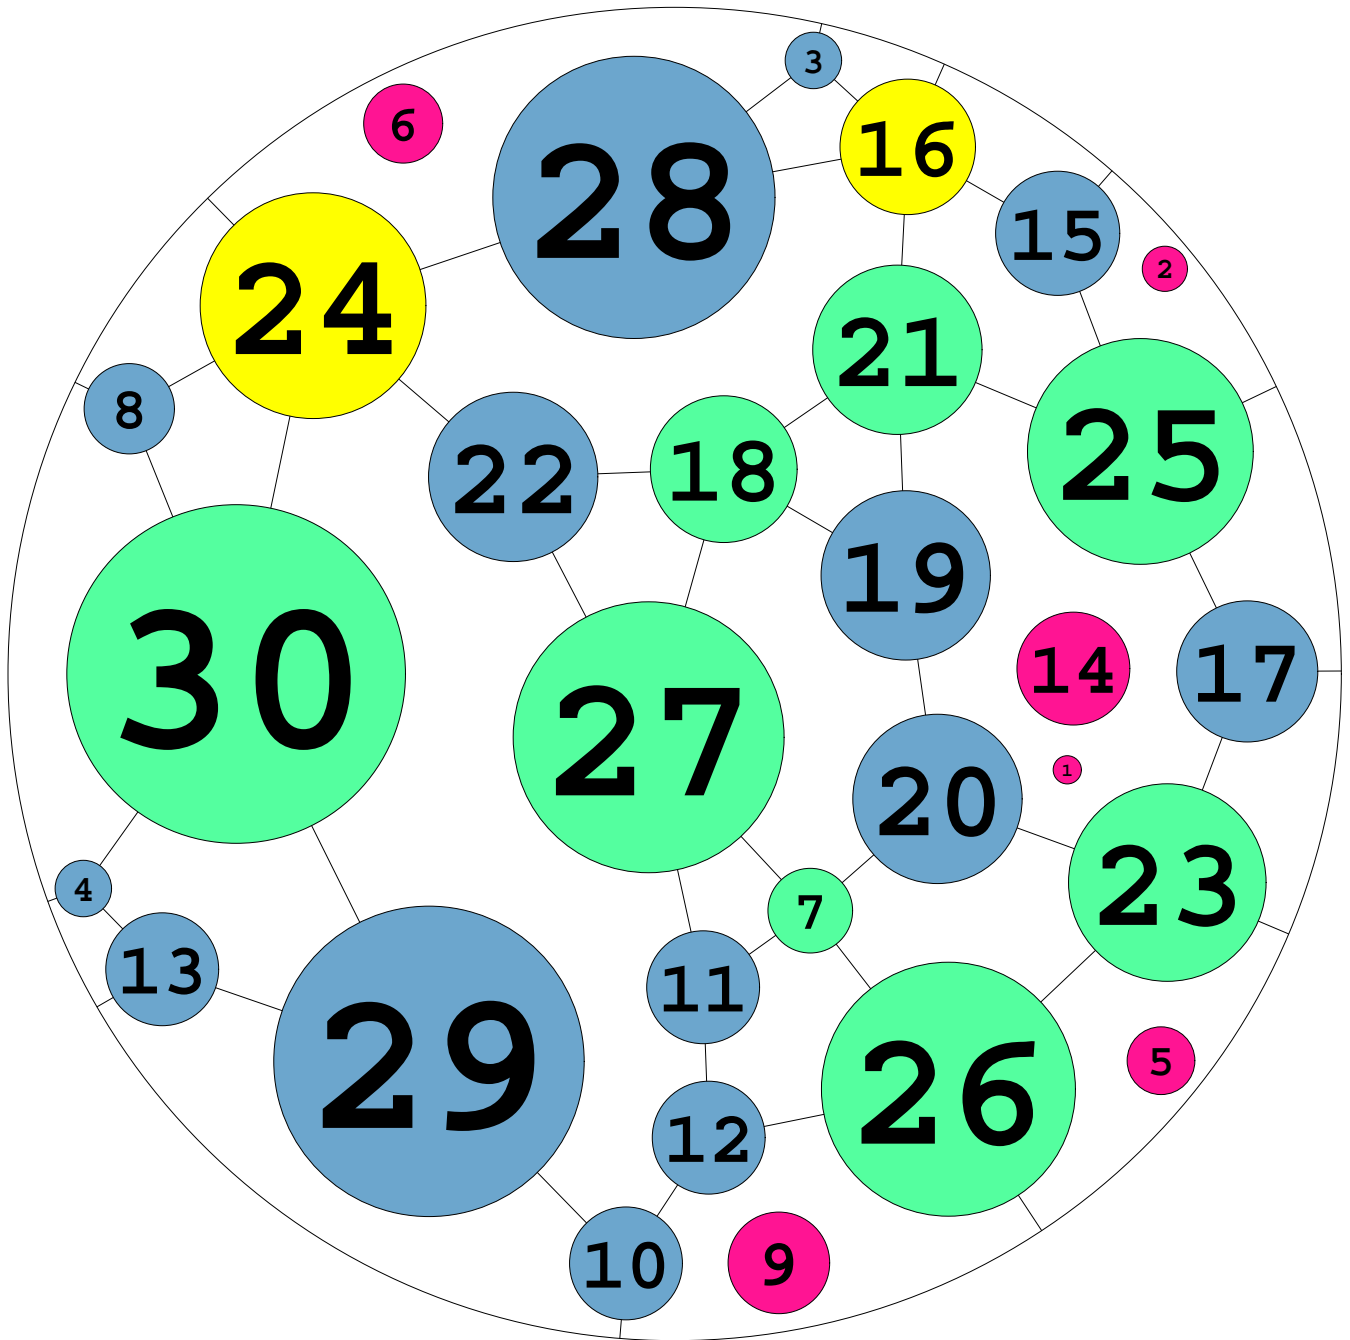

NR30_1 instance

radius = 0.338641613892
ratio = 2.952974350983

density = 0.868814350806
contacts = 48