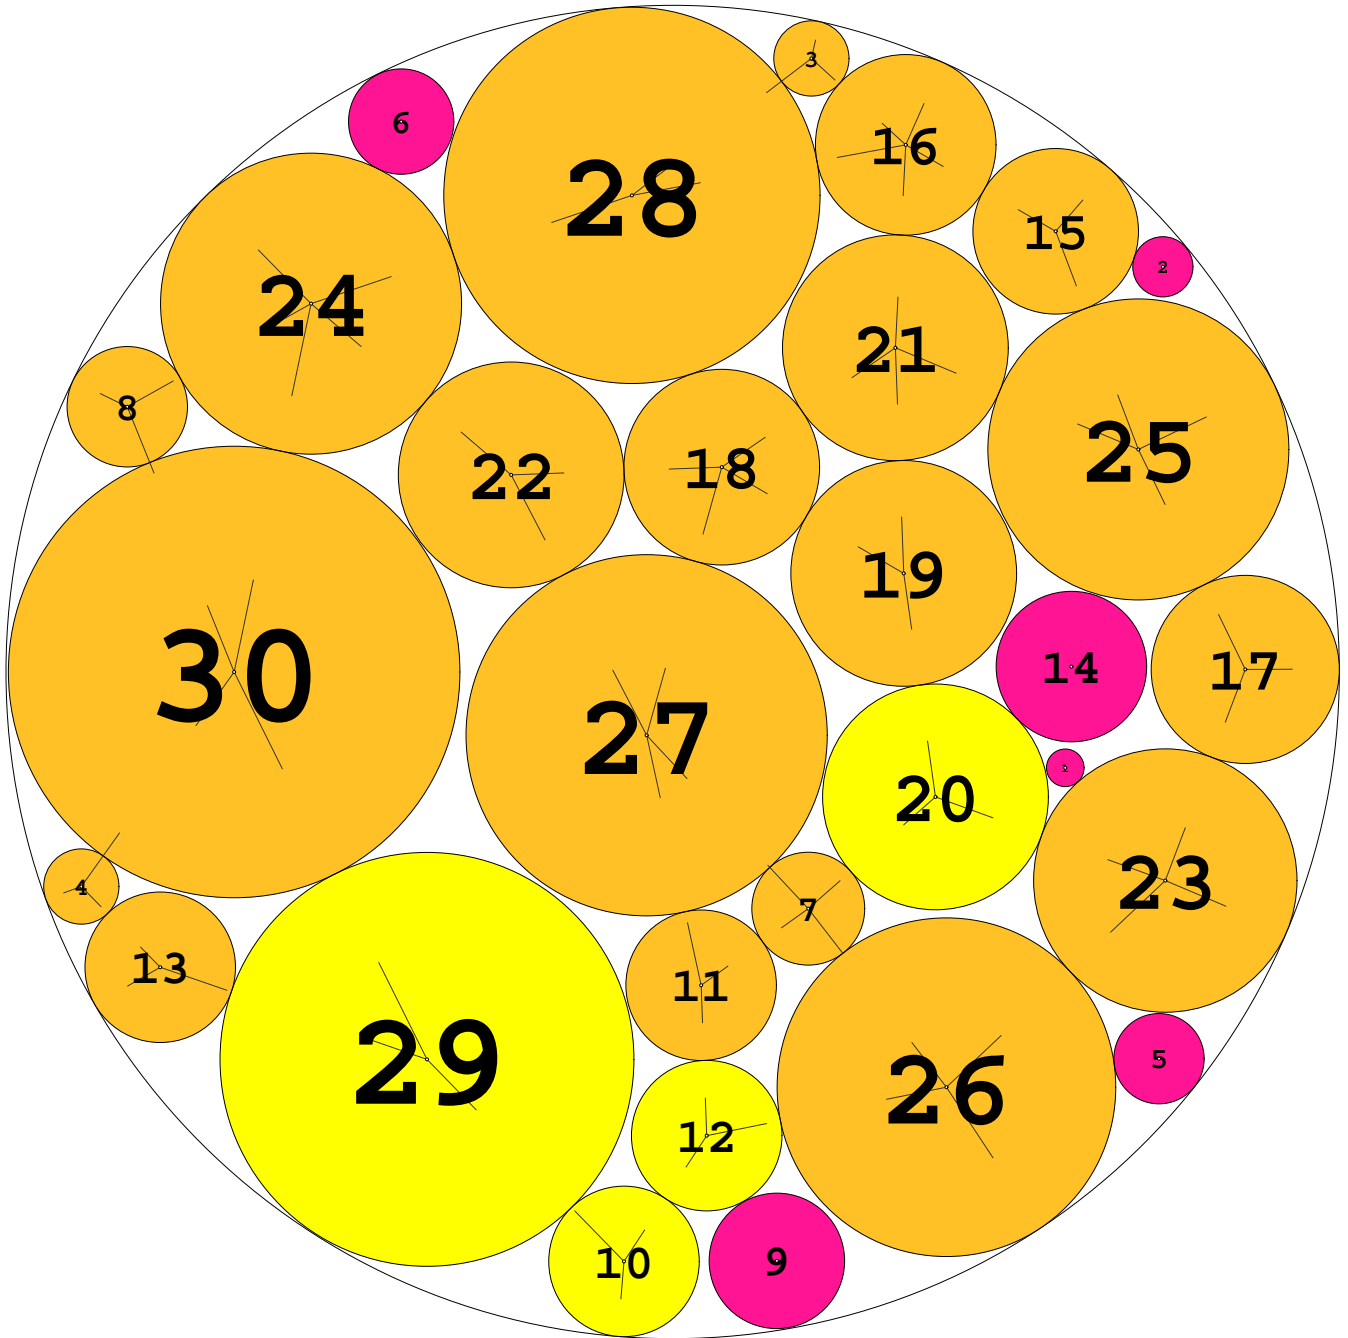

NR30_1 instance

radius = 0.338641613892
ratio = 2.952974350983

density = 0.868814350806
contacts = 48