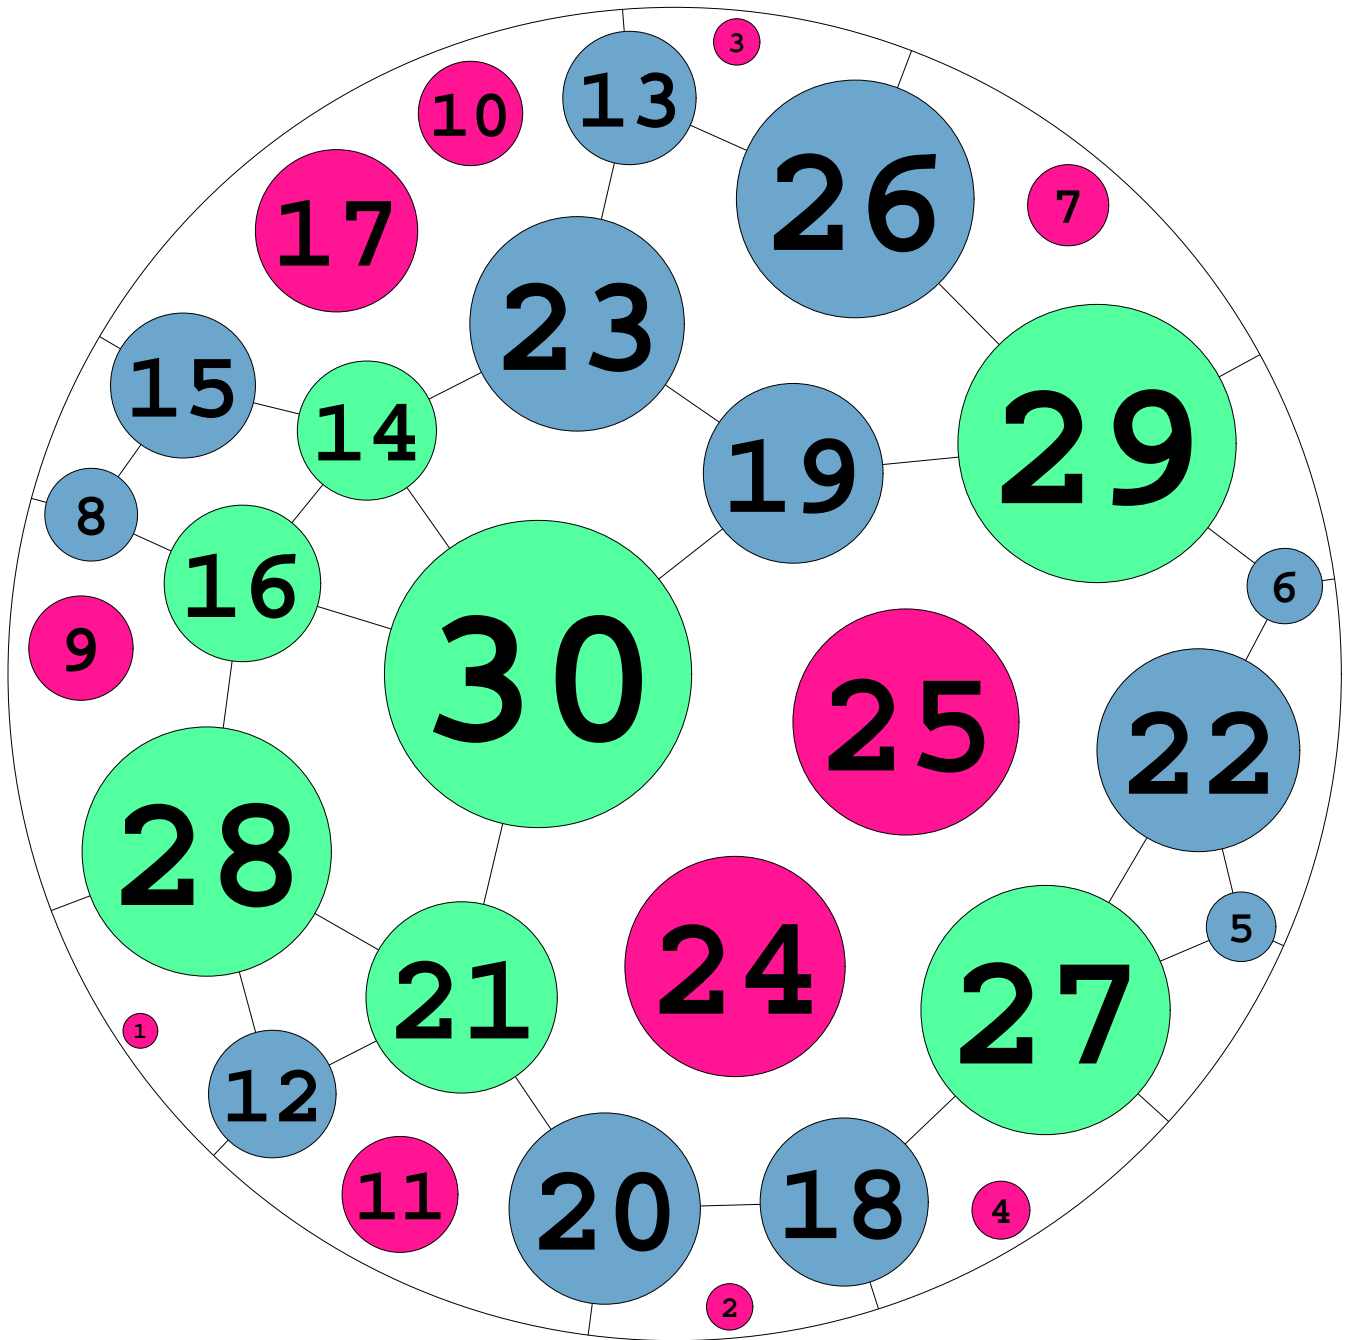

NR30_2 instance

radius = 0.307222248044
ratio = 3.254972601648

density = 0.868084600543
contacts = 38