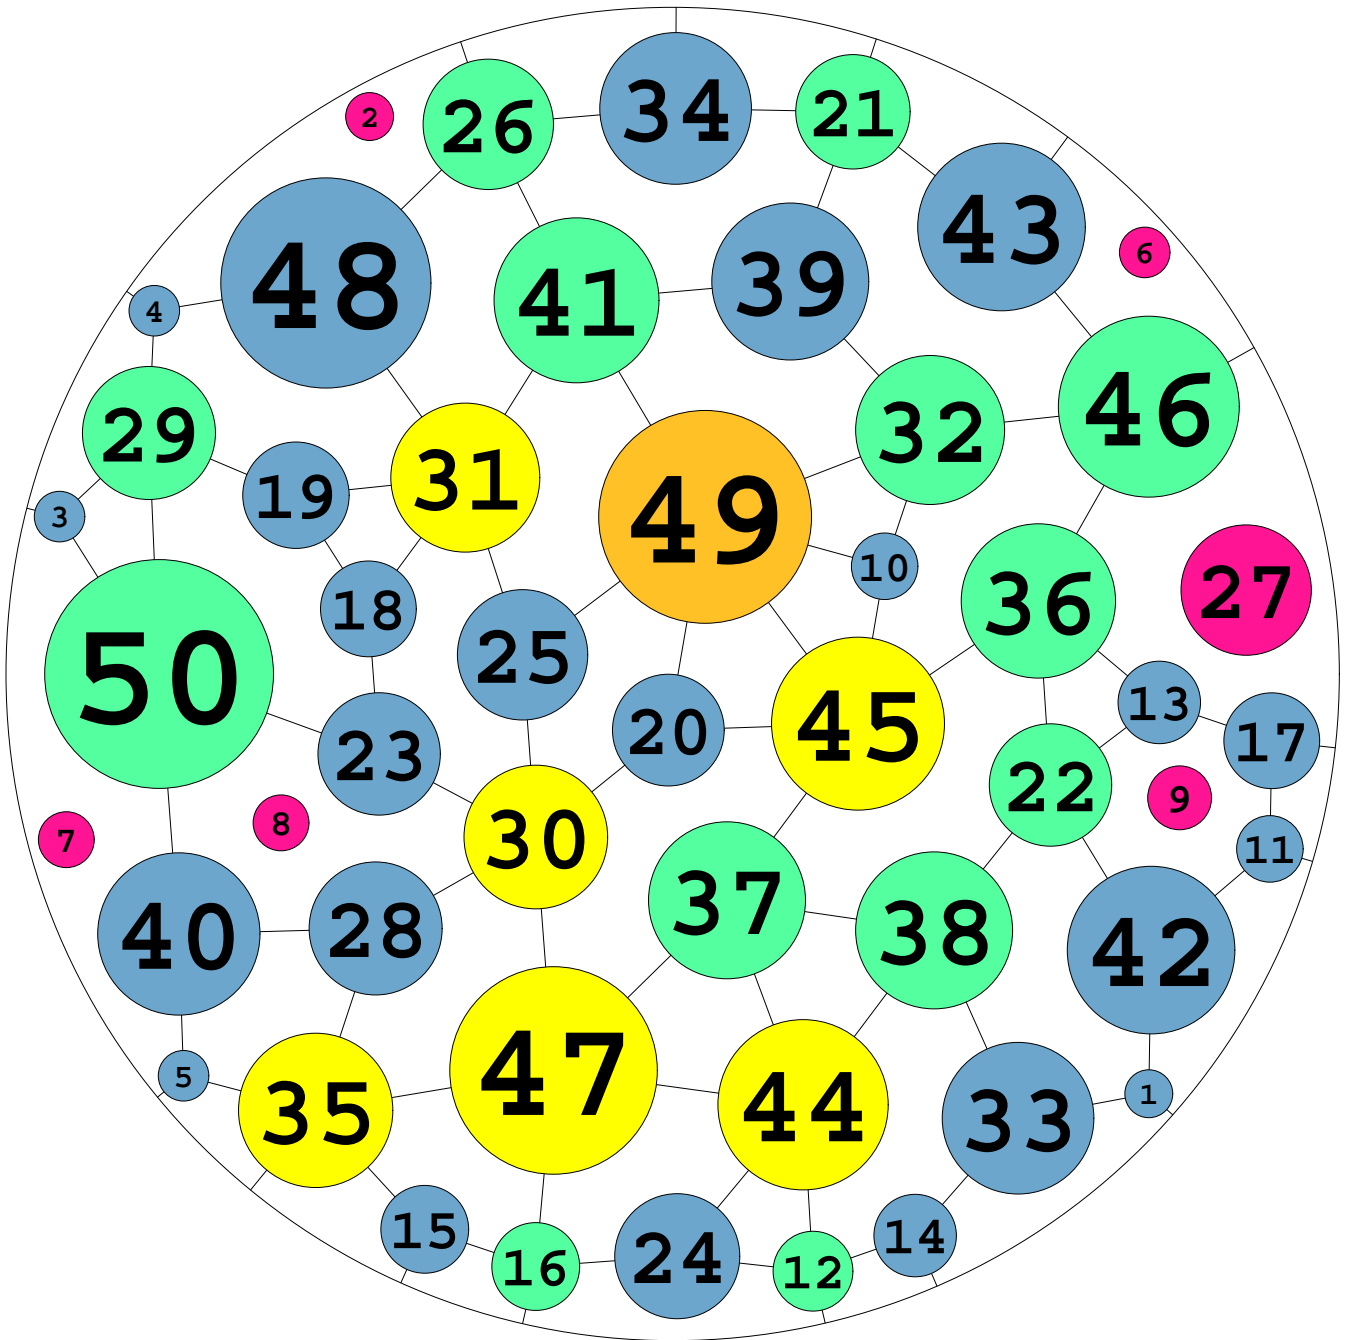

NR50_1 instance

radius = 0.228793127904
ratio = 4.370760648115

density = 0.875328296460
contacts = 88