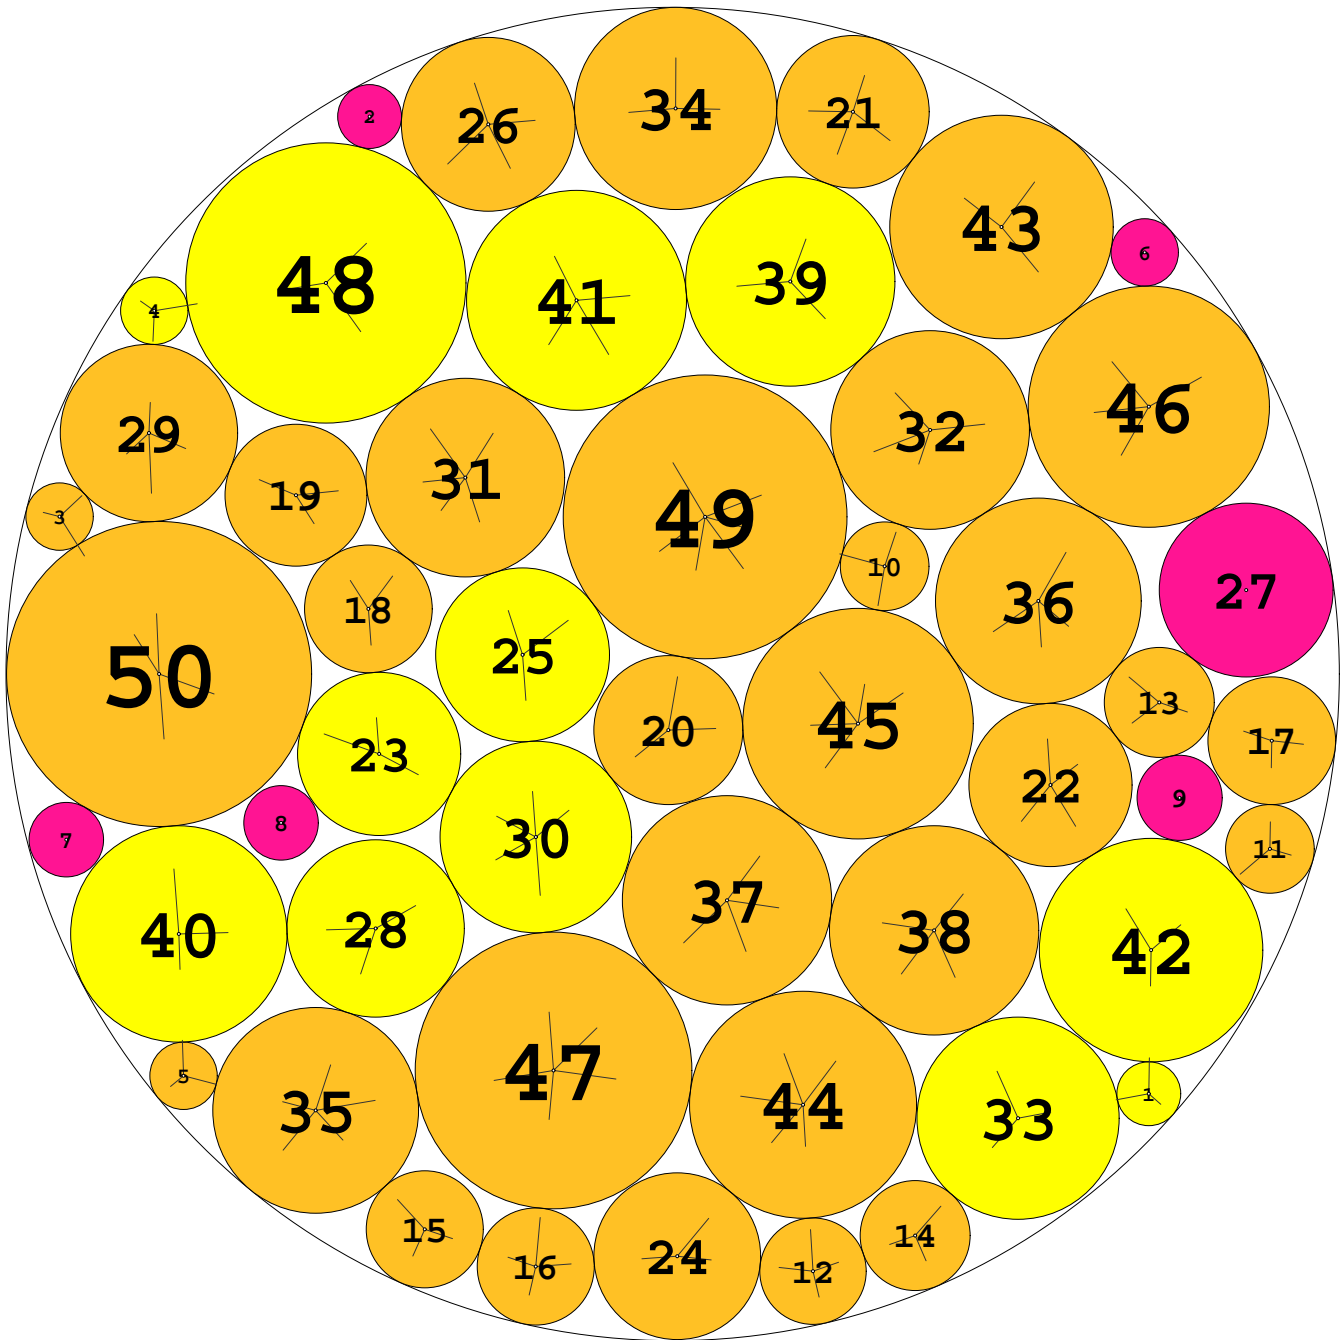

# NR50\_1 instance

radius = 0.228793127904  
ratio = 4.370760648115

density = 0.875328296460  
contacts = 88