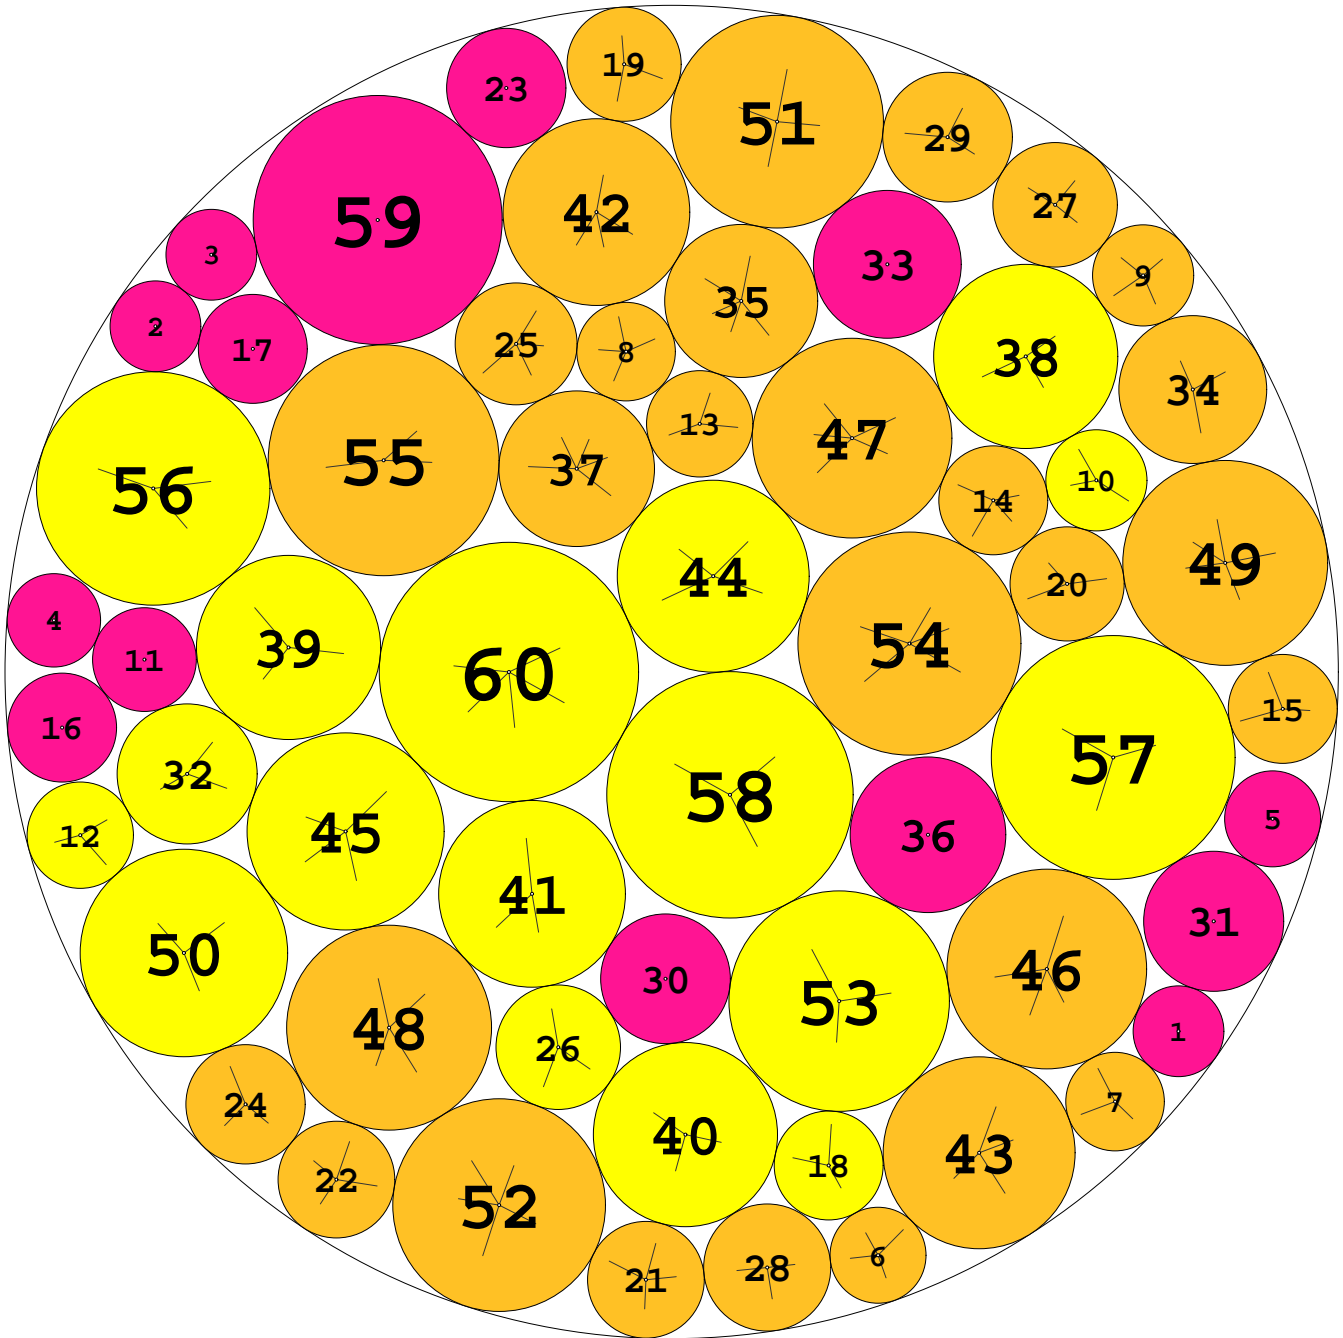

NR60_1 instance

radius = 0.194515757325
ratio = 5.140971681436

density = 0.873755519822
contacts = 92