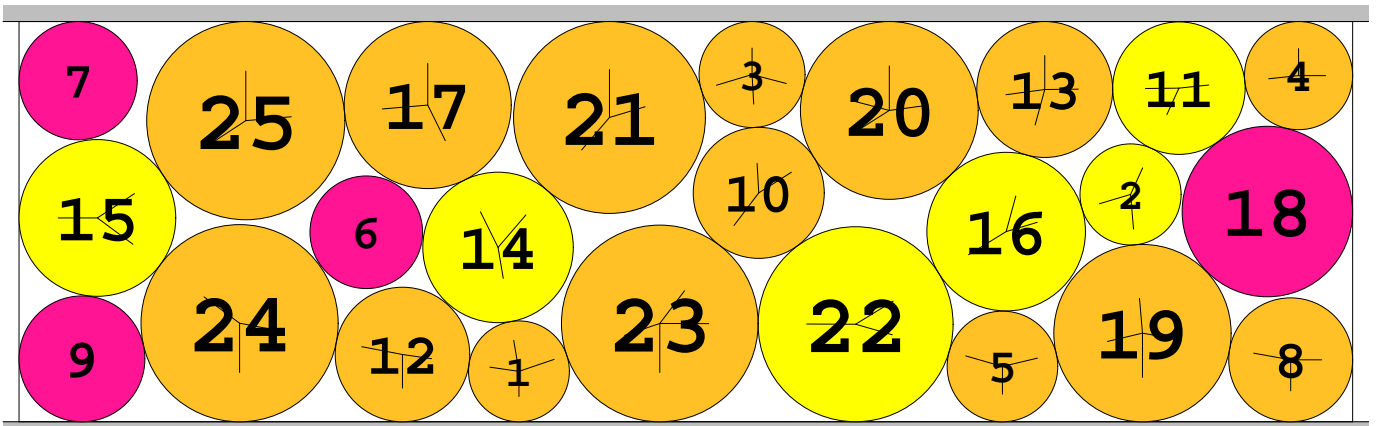

KBG1 instance

length = 33.323652000000
width = 10.000000000000

density = 0.836832107698
contacts = 43

© E. SPECHT &
D. A. PATERSON
27-SEP-2012