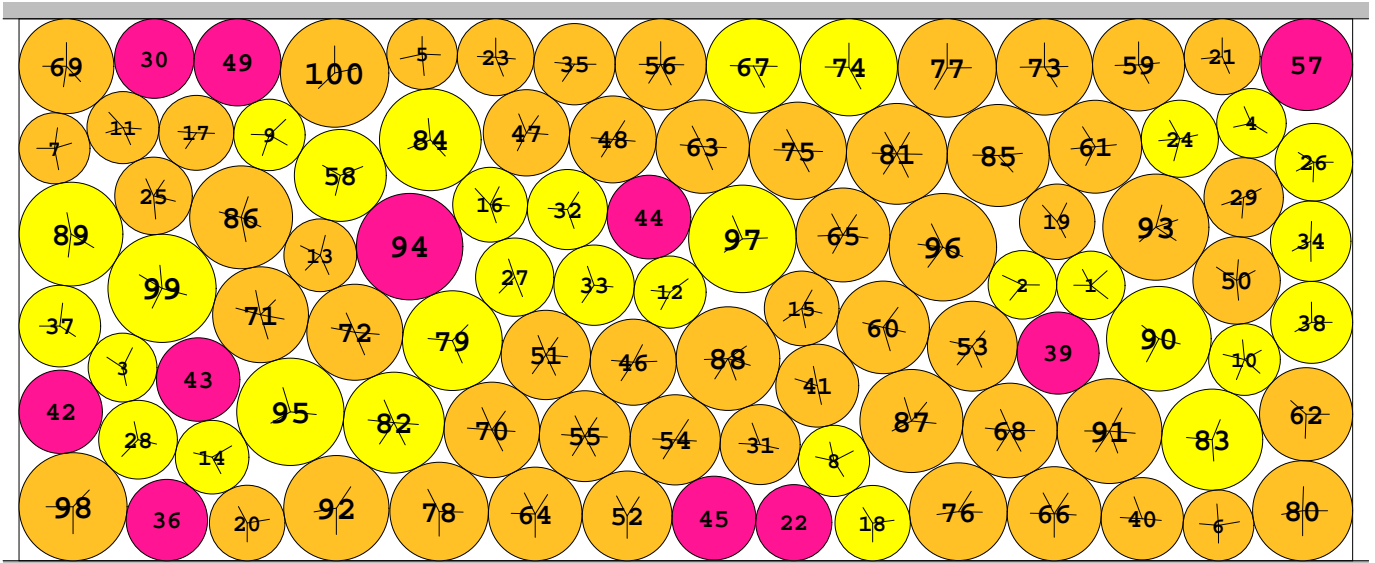

KBG101 instance

length = 24.609510000000
width = 10.000000000000

density = 0.857000397547
contacts = 179

© E. SPECHT &
D. A. PATERSON
28-SEP-2012