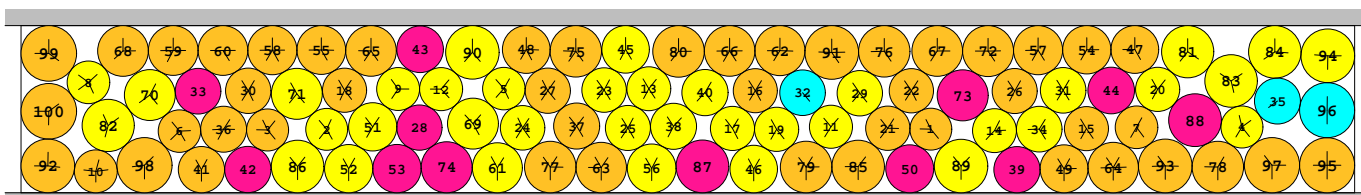

KBG106 instance

length = 79.786590000000
width = 10.000000000000

density = 0.824330289747
contacts = 173

© E. SPECHT &
D. A. PATERSON
28-SEP-2012