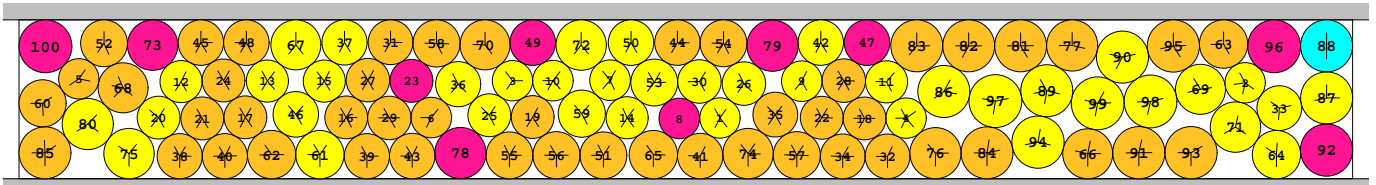

KBG114 instance

length = 83.930680000000
width = 10.000000000000

density = 0.817315764790
contacts = 180

© E. SPECHT &
D. A. PATERSON
28-SEP-2012