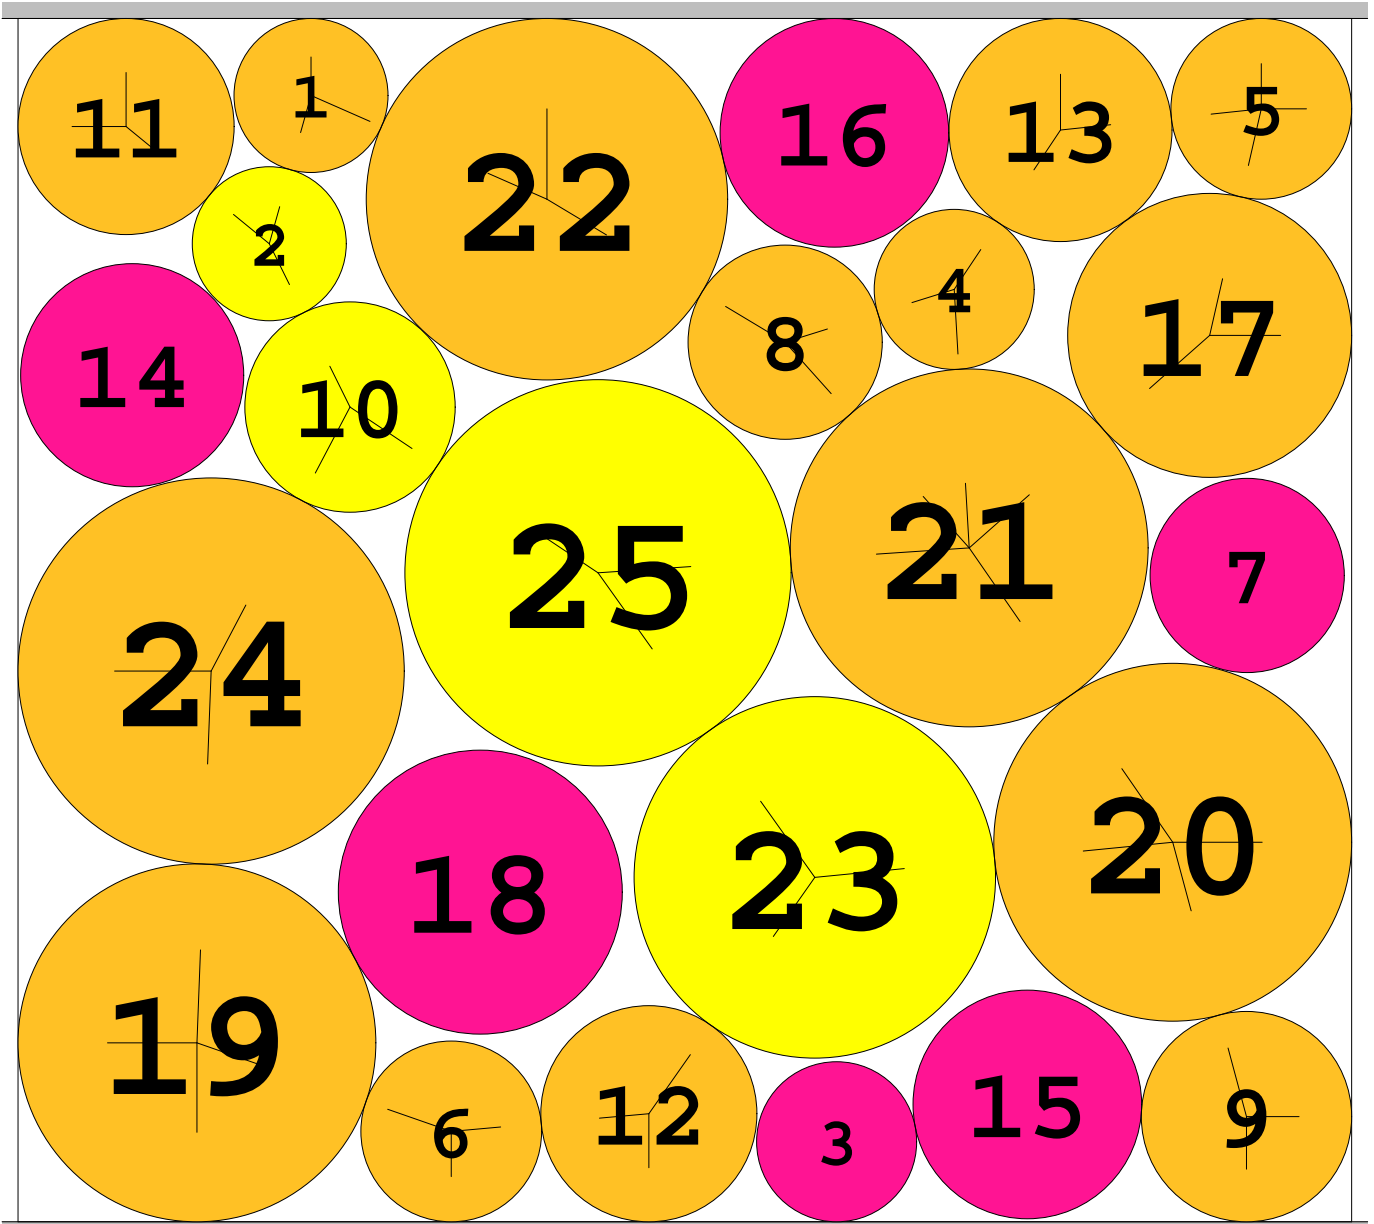

KBG12 instance

length = 11.083842000000  
width = 10.000000000000

density = 0.846936436031  
contacts = 39

© E. SPECHT &  
D. A. PATERSON  
27-SEP-2012