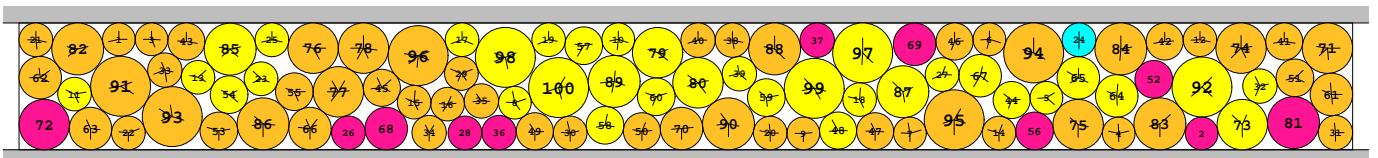

## KBG121 instance

length = 105.173481000000  
width = 10.000000000000

density = 0.832277493964  
contacts = 178

© E. SPECHT &  
D. A. PATERSON  
27-SEP-2012