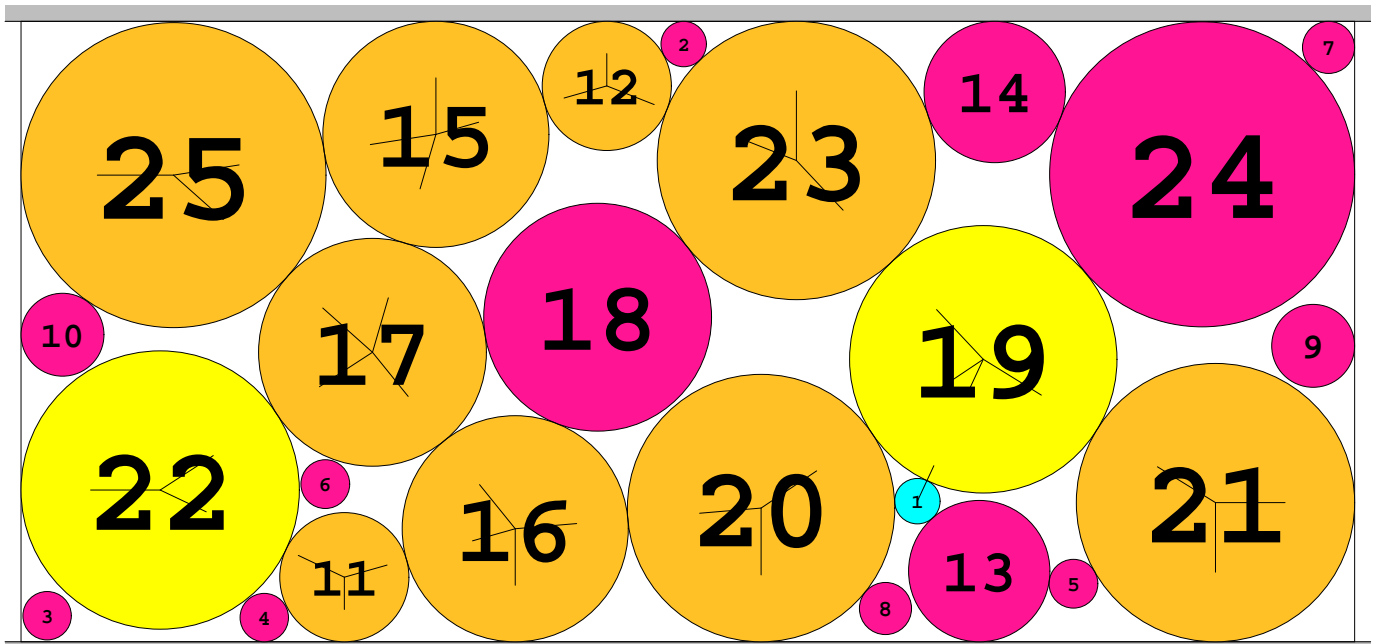

KBG14 instance

length = 21.495996000000
width = 10.000000000000

density = 0.829157166398
contacts = 24

© E. SPECHT &
D. A. PATERSON
27-SEP-2012