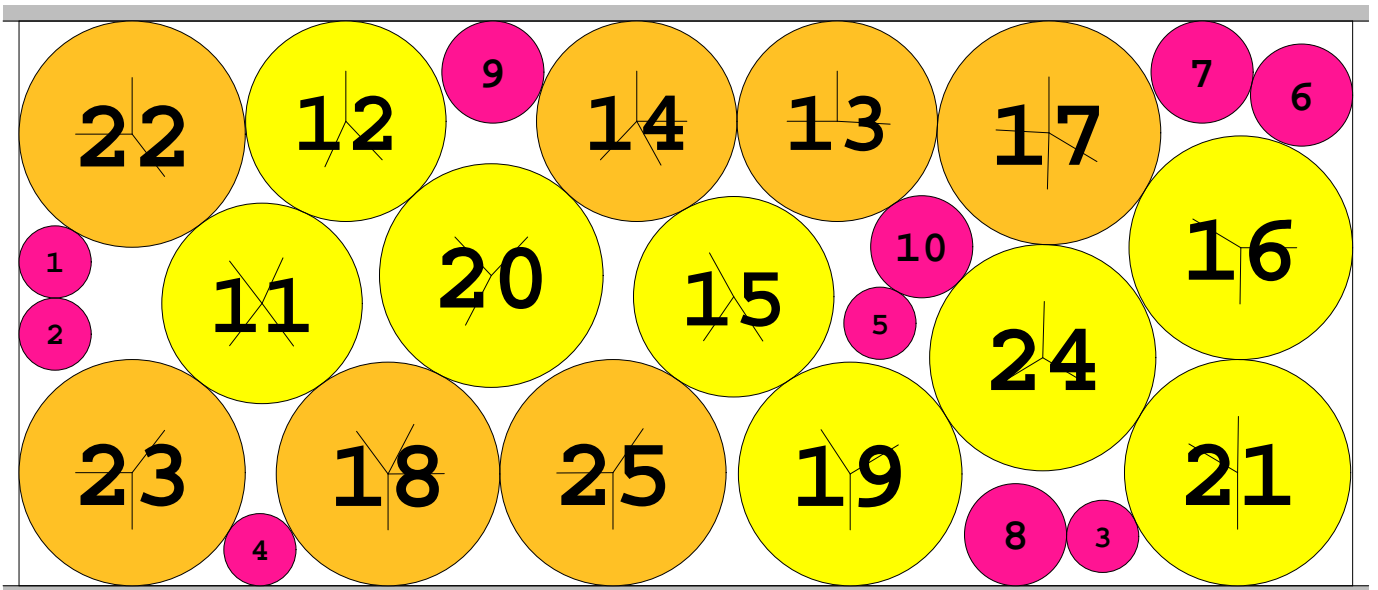

KBG19 instance

length = 23.615638000000
width = 10.000000000000

density = 0.818705757960
contacts = 31

© E. SPECHT &
D. A. PATERSON
27-SEP-2012