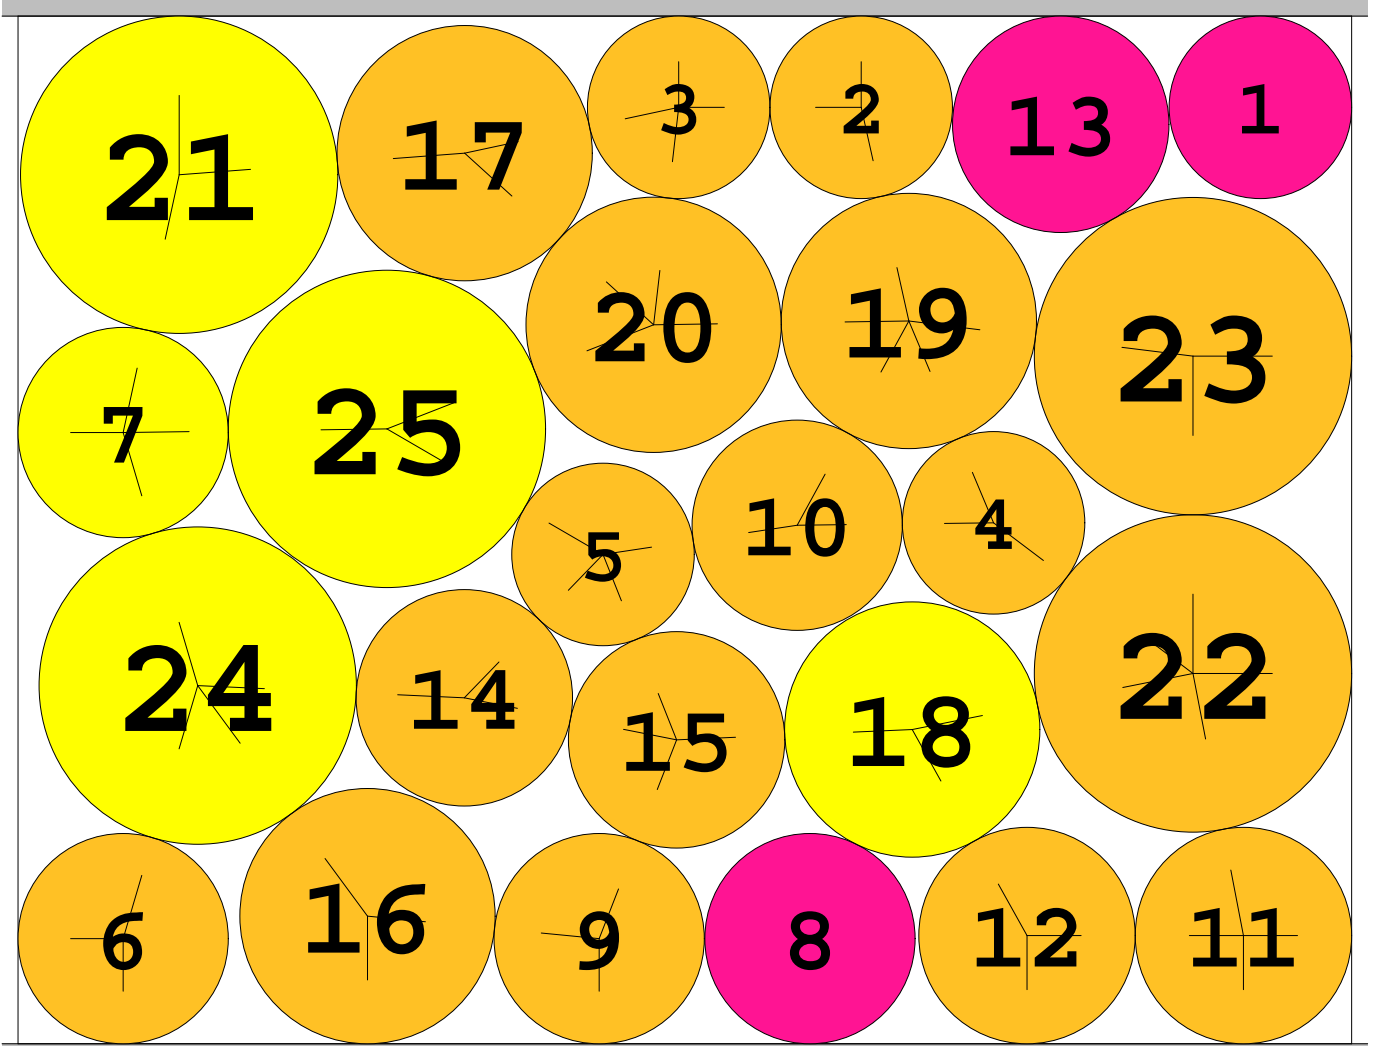

KBG20 instance

length = 12.977752000000
width = 10.000000000000

density = 0.831574826295
contacts = 45

© E. SPECHT &
D. A. PATERSON
27-SEP-2012