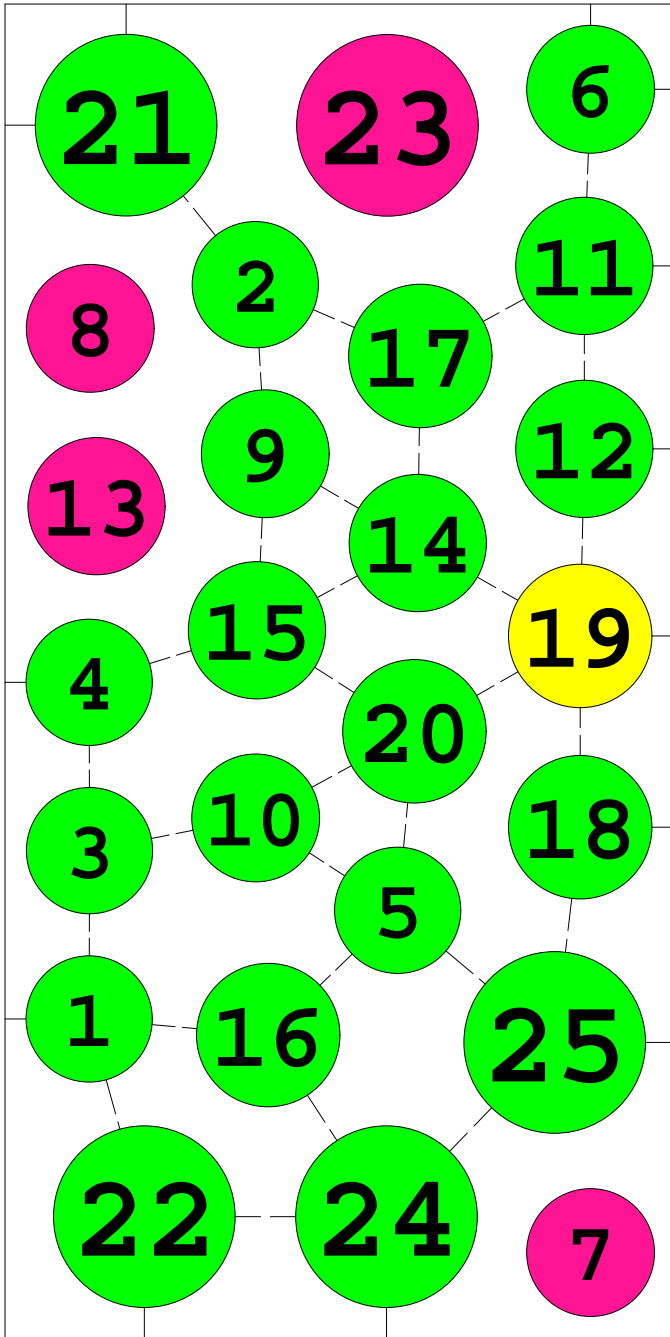

KBG21 instance

radius = 0.908000000000 density = 0.816845206882
ratio = 0.000000000000 contacts = 43

© E. SPECHT &
D. A. PATERSON
27-SEP-2012