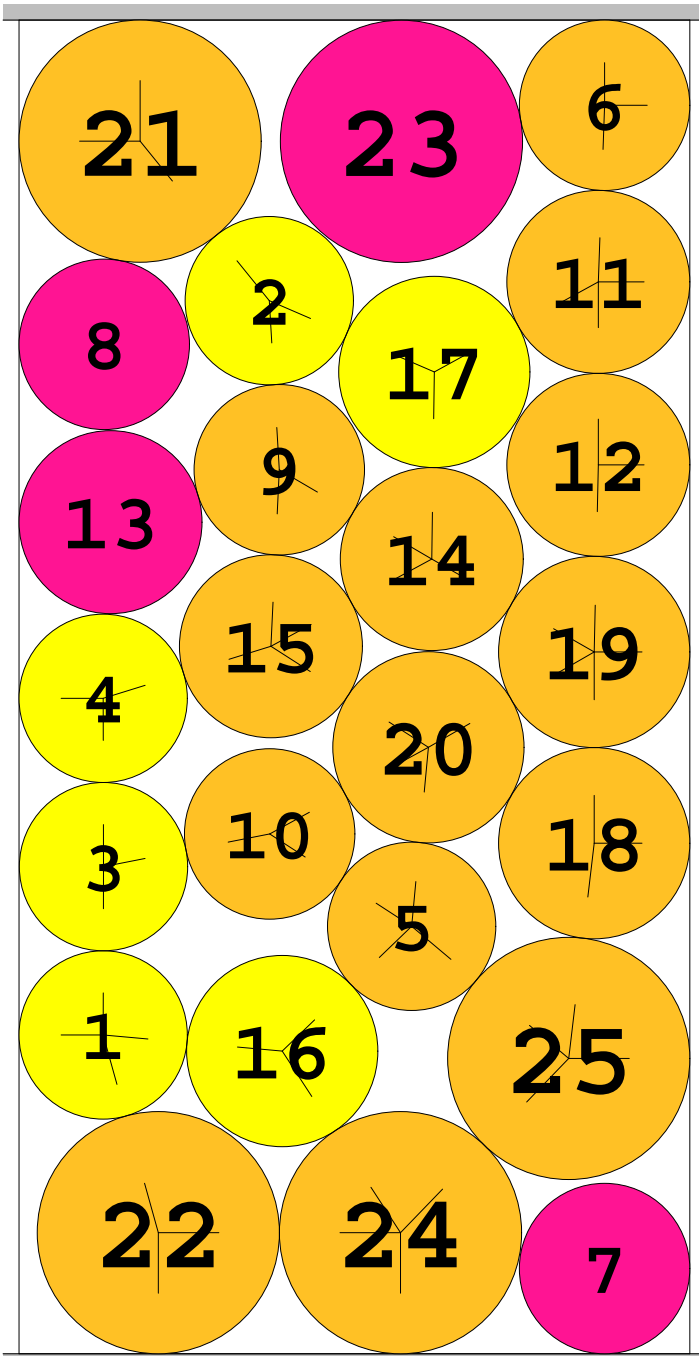

# KBG21 instance

length = 5.029868000000  
width = 10.000000000000

density = 0.816845334390  
contacts = 43

© E. SPECHT &  
D. A. PATERSON  
27-SEP-2012