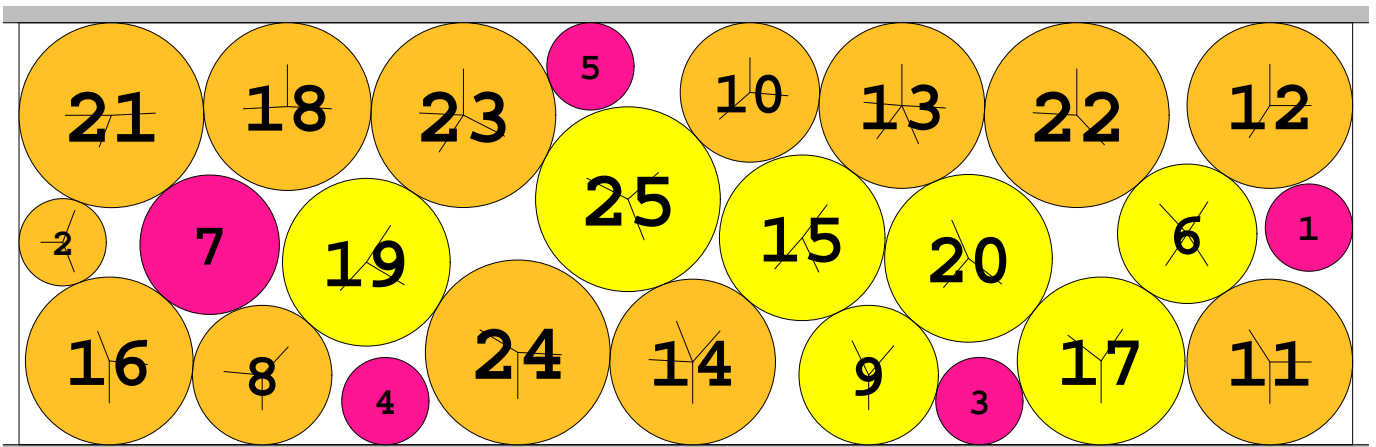

KBG22 instance

length = 31.603345000000
width = 10.000000000000

density = 0.814520507211
contacts = 41

© E. SPECHT &
D. A. PATERSON
27-SEP-2012