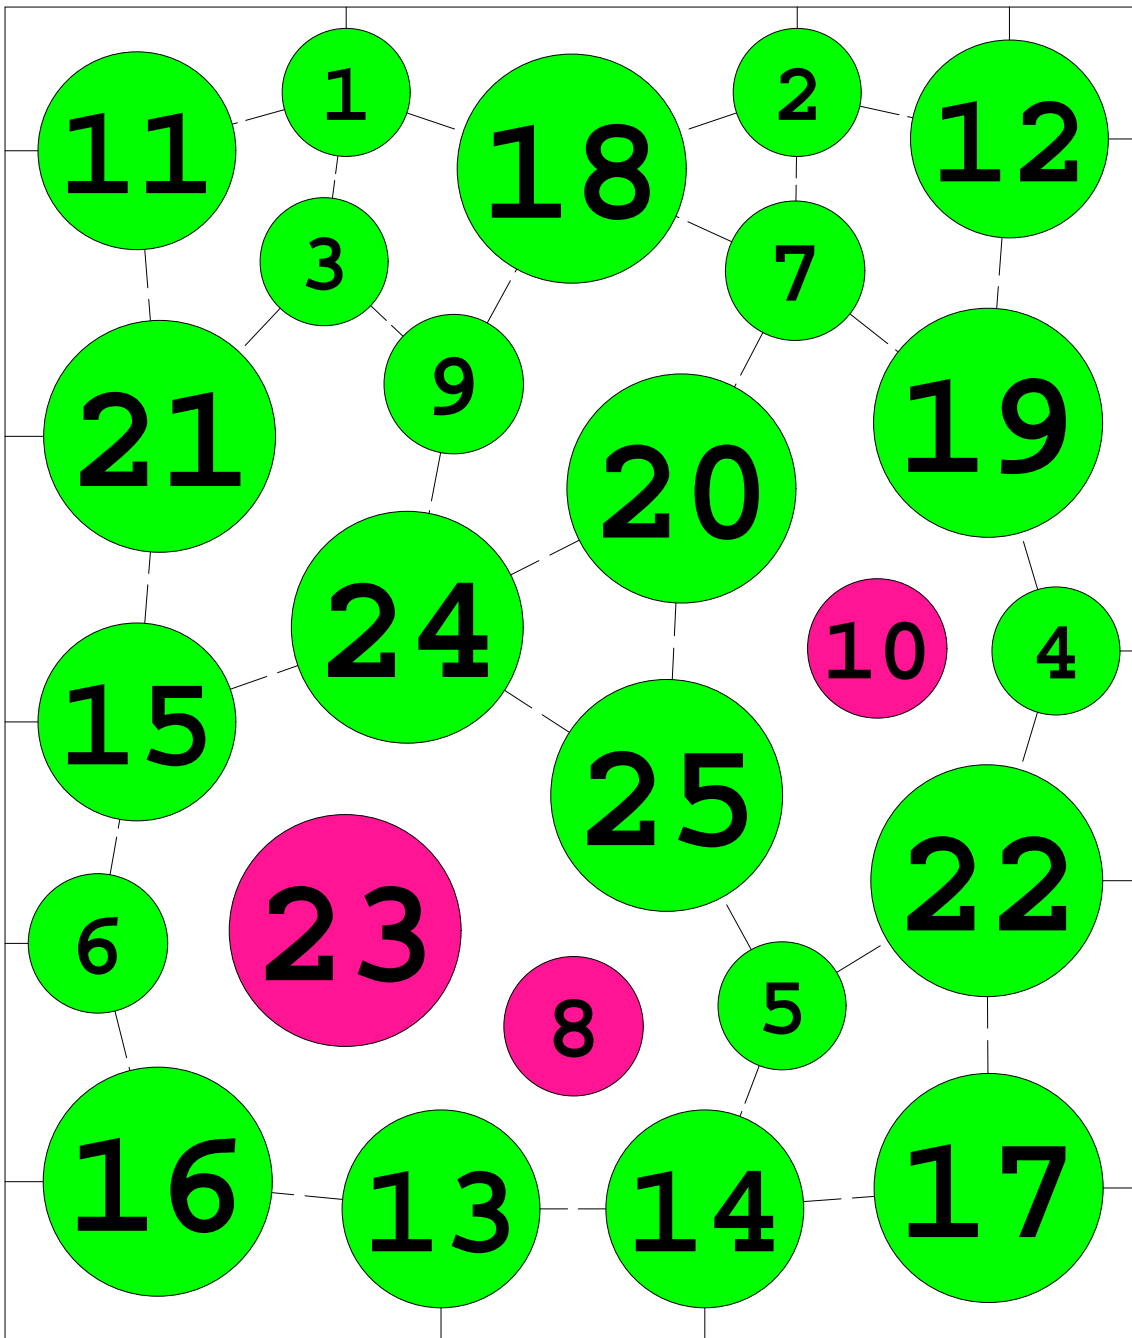

KBG23 instance

radius = 1.159000000000
ratio = 0.000000000000

density = 0.834730533750
contacts = 45

© E. SPECHT &
D. A. PATERSON
27-SEP-2012