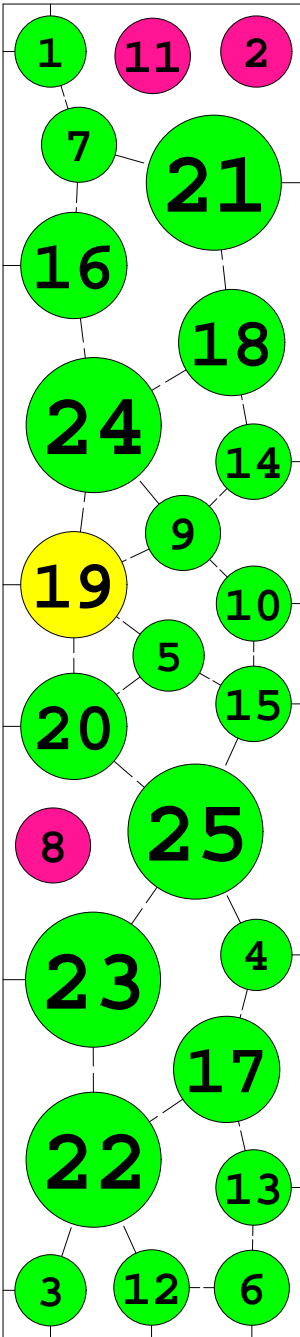

KBG24 instance

radius = 0.675000000000
ratio = 0.000000000000

density = 0.798806711592
contacts = 45

© E. SPECHT &
D. A. PATERSON
27-SEP-2012