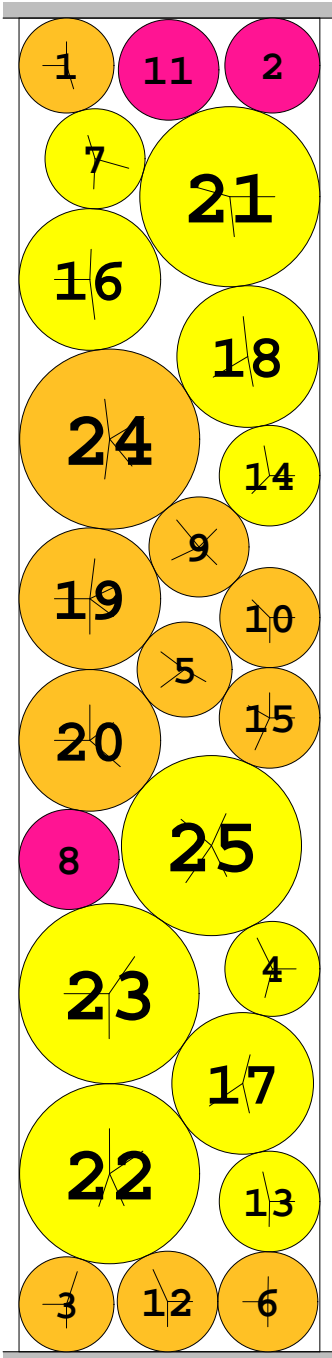

KBG24 instance

length = 2.255643000000
width = 10.000000000000

density = 0.798806822085
contacts = 45

© E. SPECHT &
D. A. PATERSON
27-SEP-2012