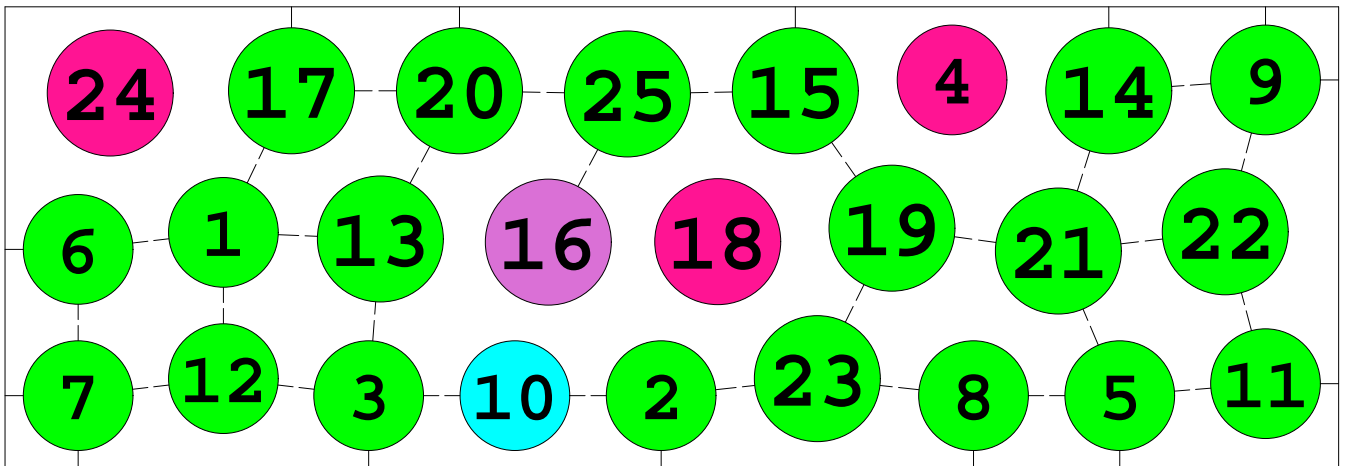

KBG25 instance

radius = 1.818000000000
ratio = 0.000000000000

density = 0.794768929444
contacts = 42

© E. SPECHT &
D. A. PATERSON
28-SEP-2012