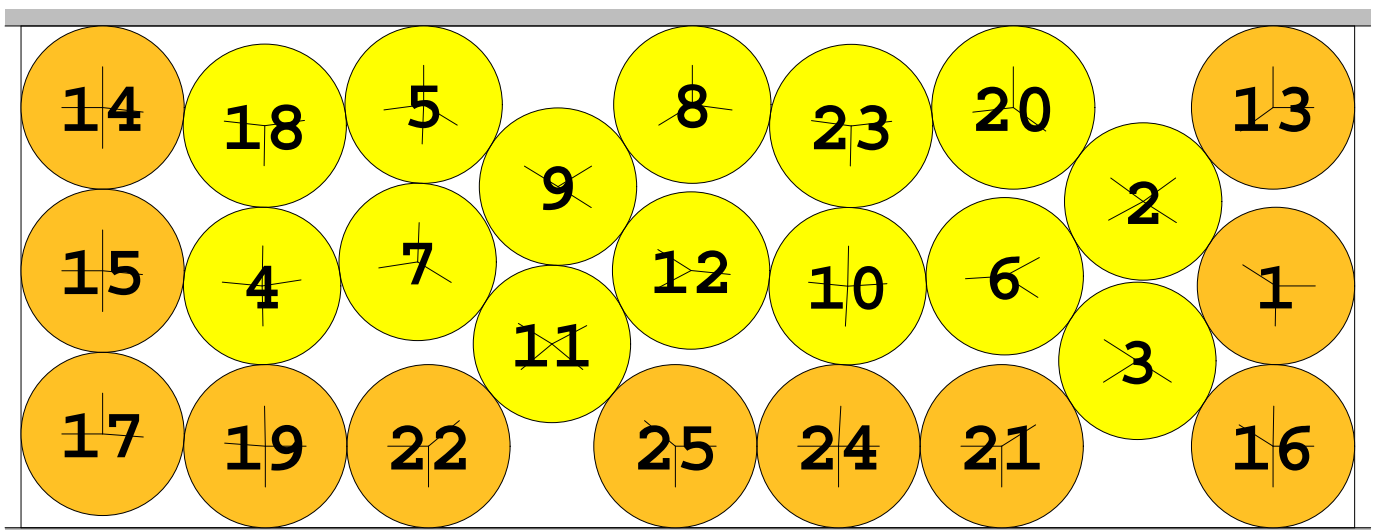

KBG26 instance

length = 26.578405000000
width = 10.000000000000

density = 0.754995294322
contacts = 51

© E. SPECHT &
D. A. PATERSON
27-SEP-2012