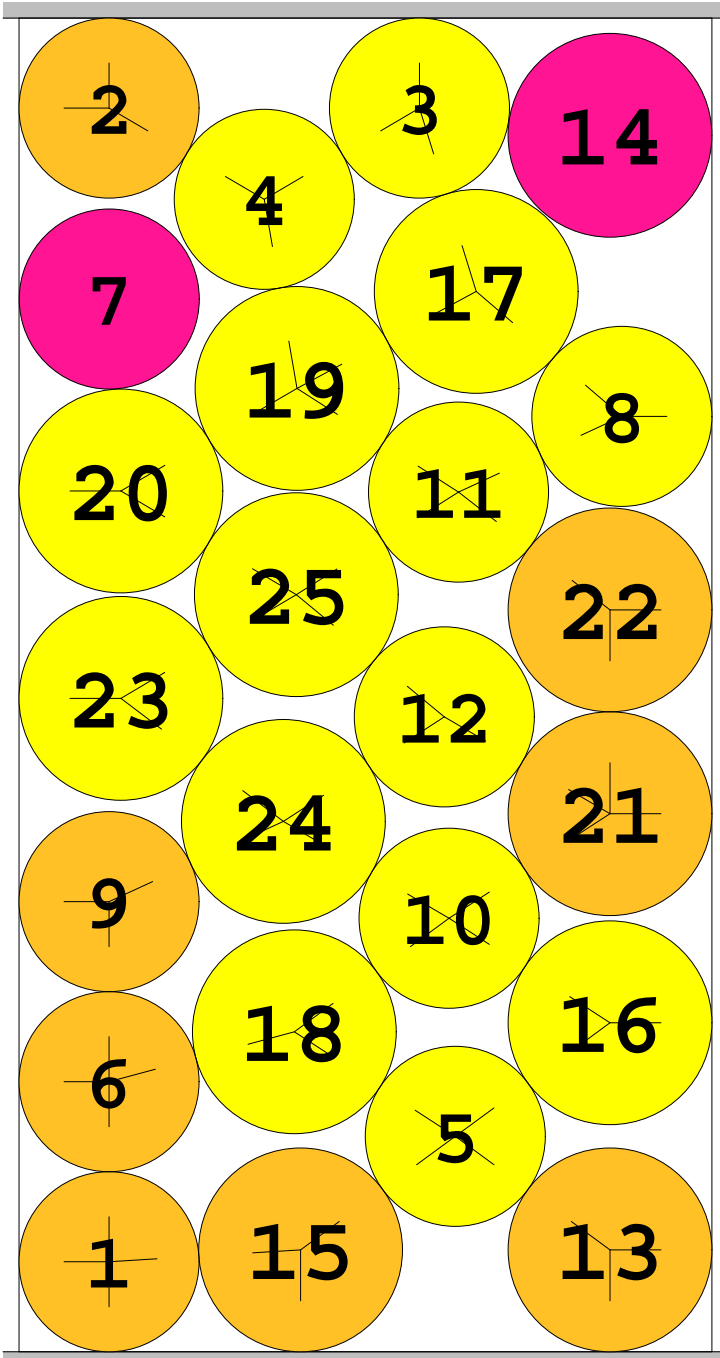

# KBG29 instance

length = 5.195416000000  
width = 10.000000000000

density = 0.789450151961  
contacts = 47

© E. SPECHT &  
D. A. PATERSON  
27-SEP-2012