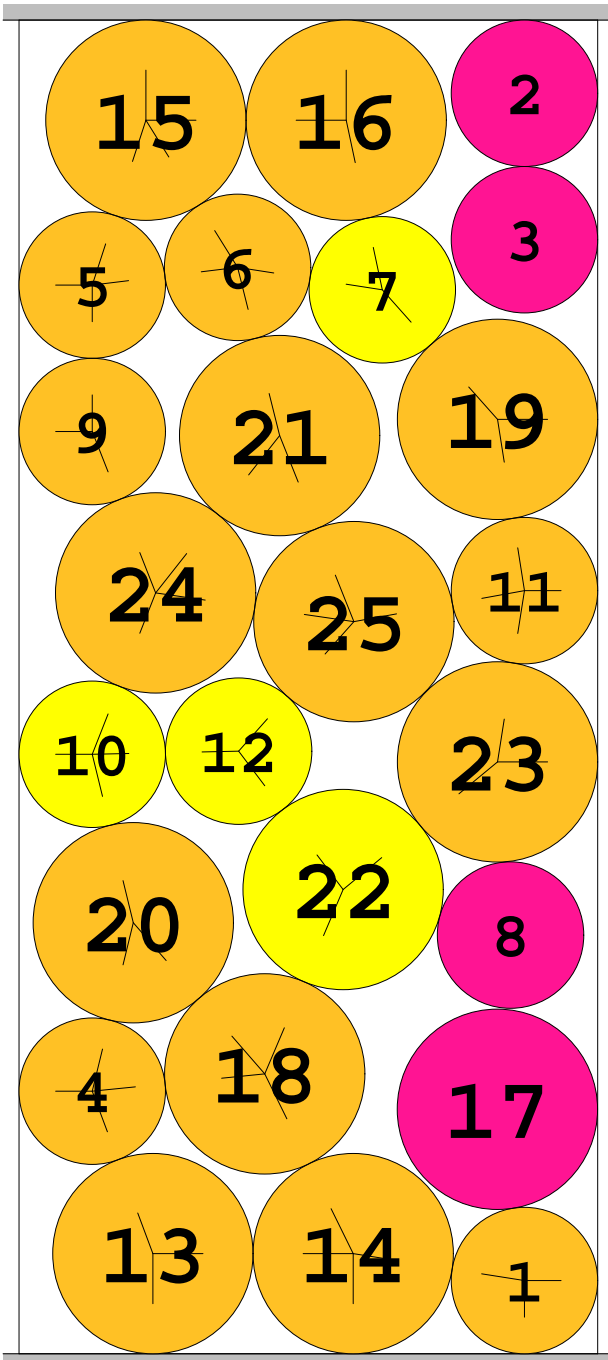

KBG30 instance

length = 4.338971000000
width = 10.000000000000

density = 0.792739937375
contacts = 43

© E. SPECHT &
D. A. PATERSON
27-SEP-2012