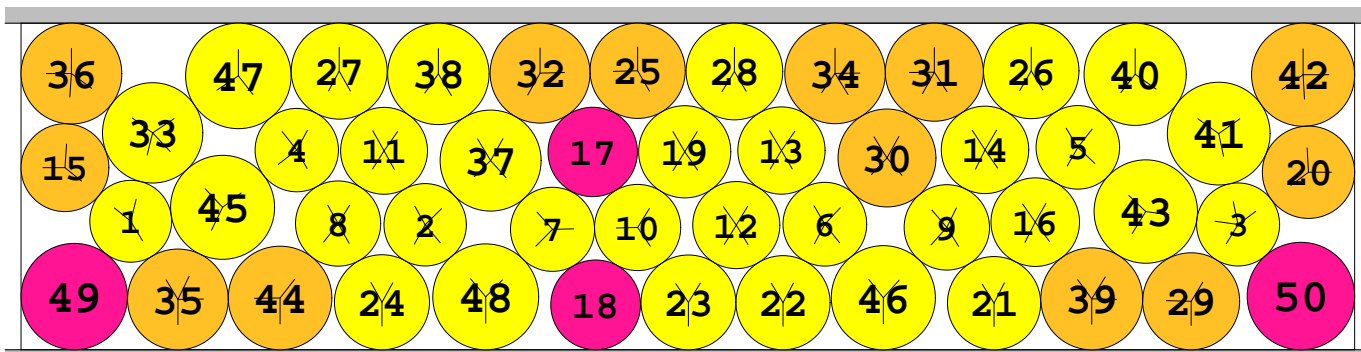

### KBG34 instance

length = 40.833876000000  
width = 10.000000000000

density = 0.814141696273  
contacts = 93

© E. SPECHT &  
D. A. PATERSON  
28-SEP-2012