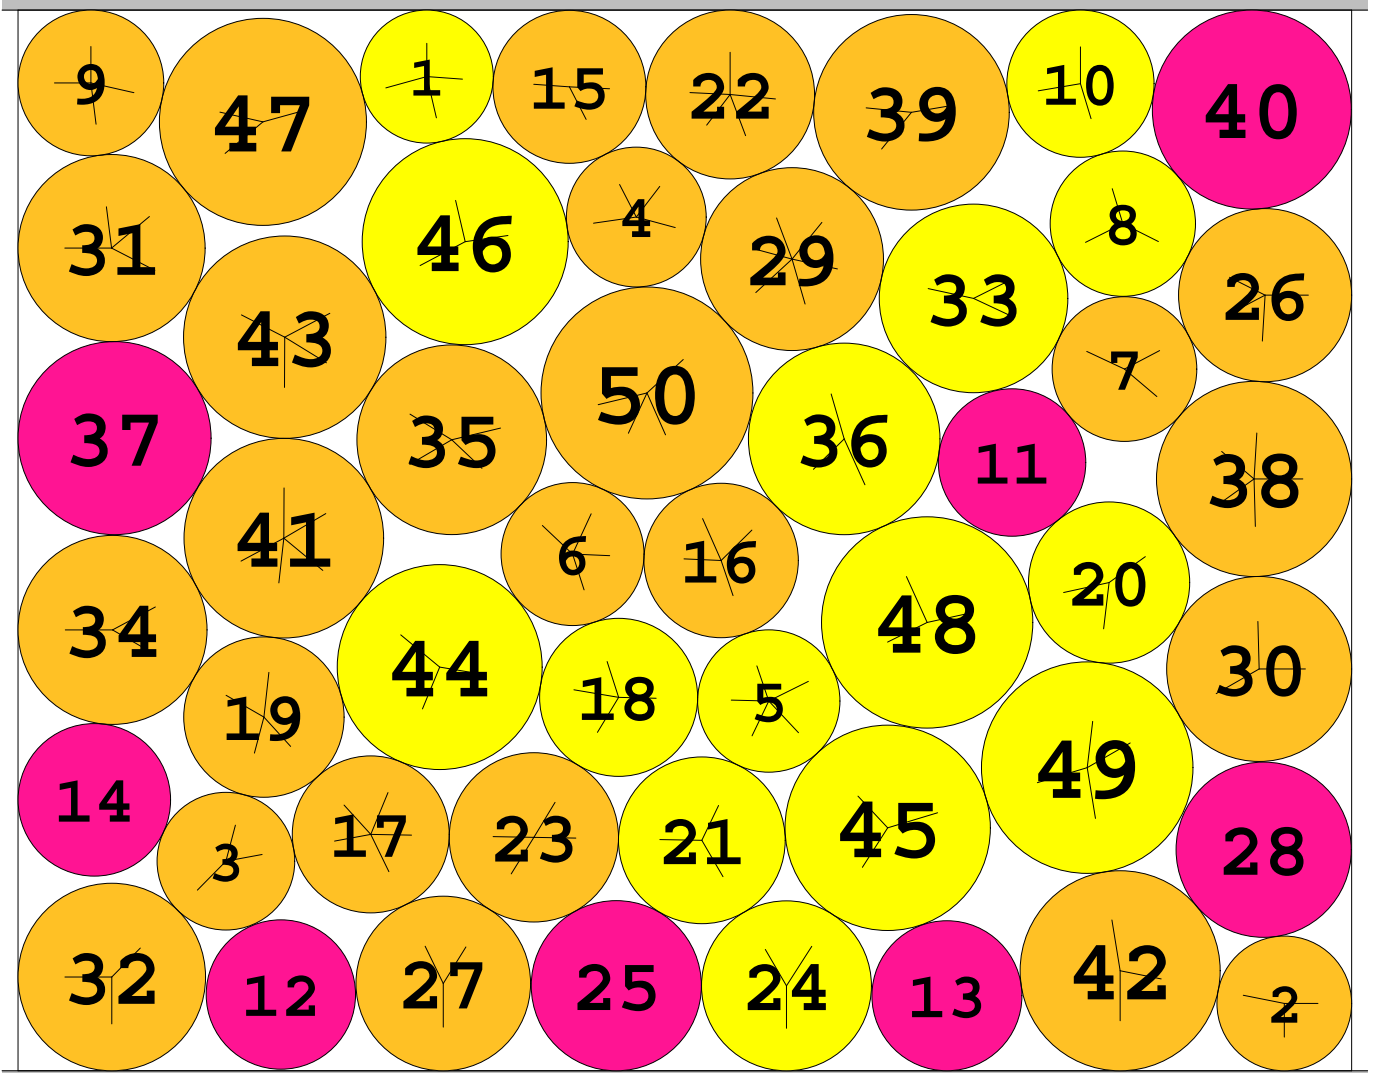

KBG37 instance

length = 12.573884000000
width = 10.000000000000

density = 0.850500991710
contacts = 85

© E. SPECHT &
D. A. PATERSON
27-SEP-2012