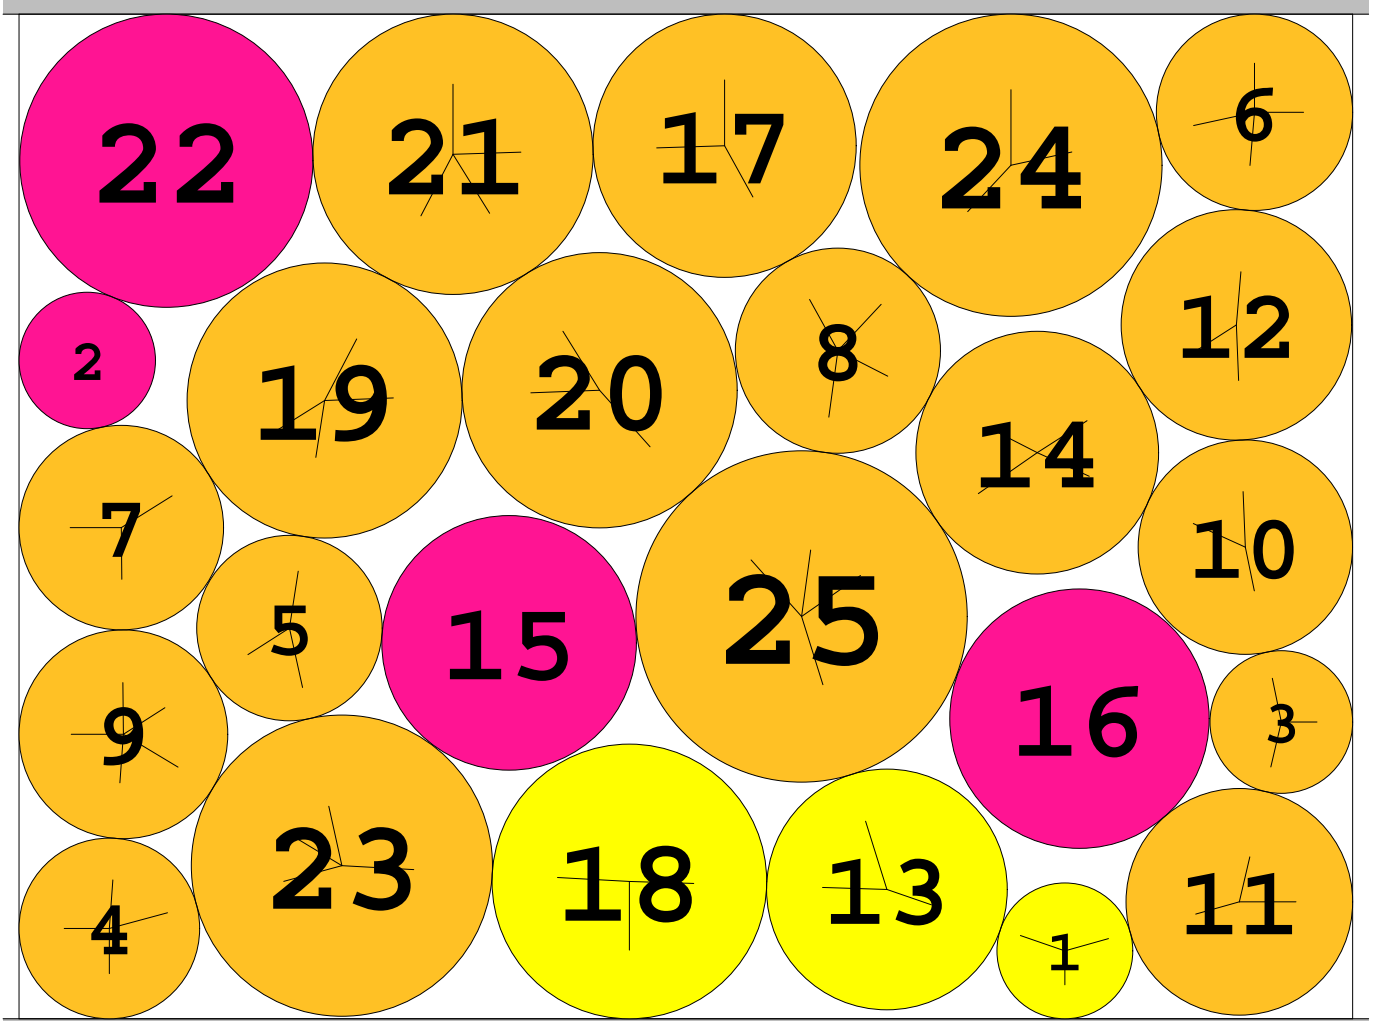

KBG4 instance

length = 13.275753000000
width = 10.000000000000

density = 0.845443006720
contacts = 43

© E. SPECHT &
D. A. PATERSON
27-SEP-2012