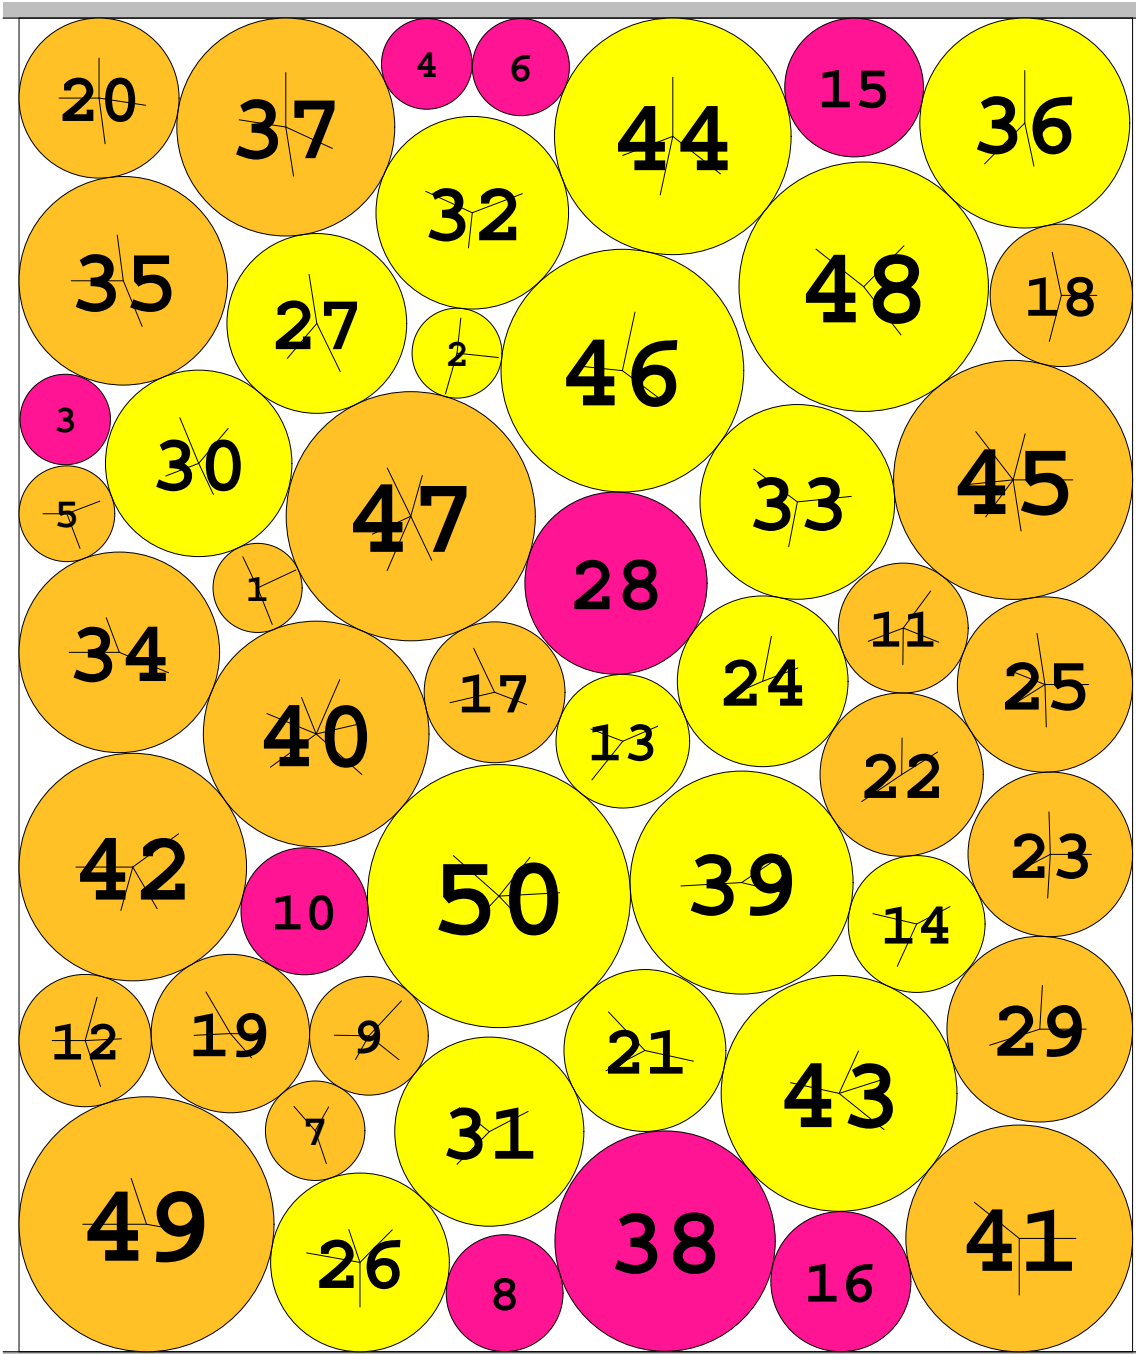

KBG40 instance

length = 8.349900000000
width = 10.000000000000

density = 0.865363265726
contacts = 83

© E. SPECHT &
D. A. PATERSON
01-NOV-2012