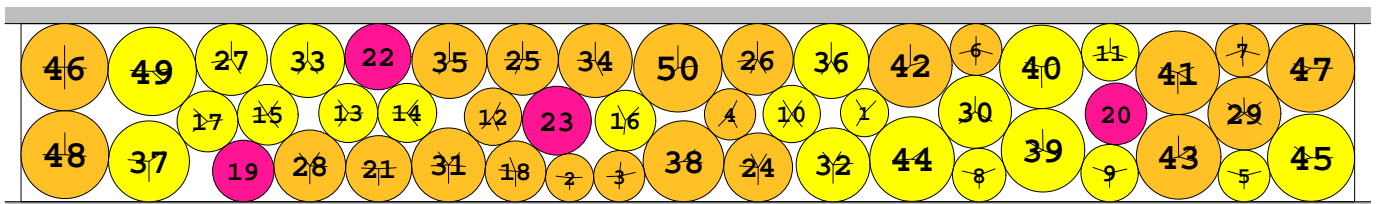

### KBG41 instance

length = 74.859650000000  
width = 10.000000000000

density = 0.817178662475  
contacts = 93

© E. SPECHT &  
D. A. PATERSON  
27-SEP-2012