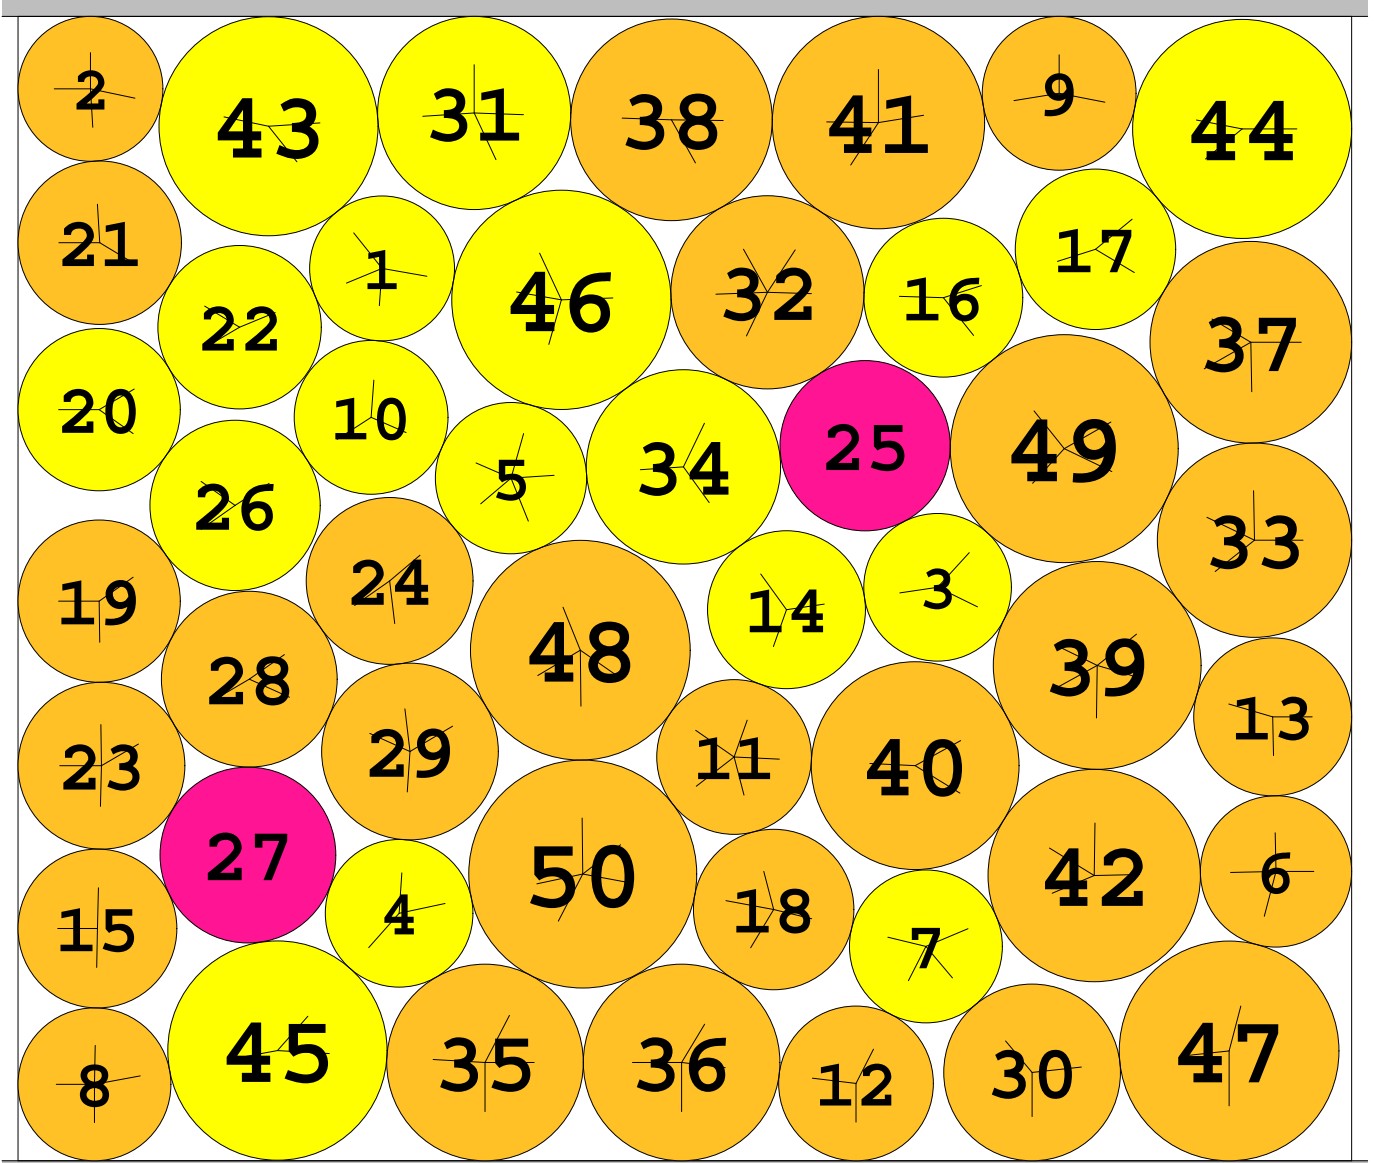

# KBG45 instance

length = 11.654510000000  
width = 10.000000000000

density = 0.847547829611  
contacts = 97

© E. SPECHT &  
D. A. PATERSON  
01-NOV-2012