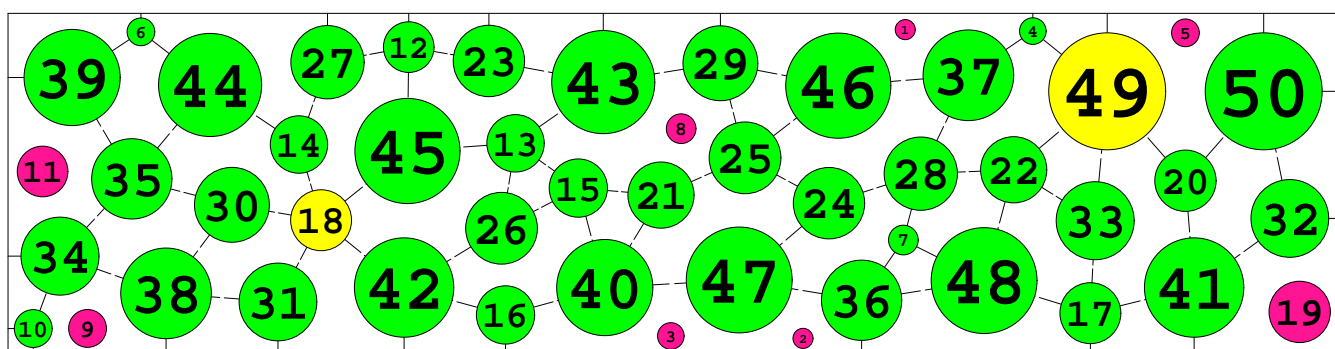

KBG46 instance

radius = 2.290000000000 density = 0.854764023034
ratio = 0.000000000000 contacts = 85

© E. SPECHT &
D. A. PATERSON
01-OCT-2012