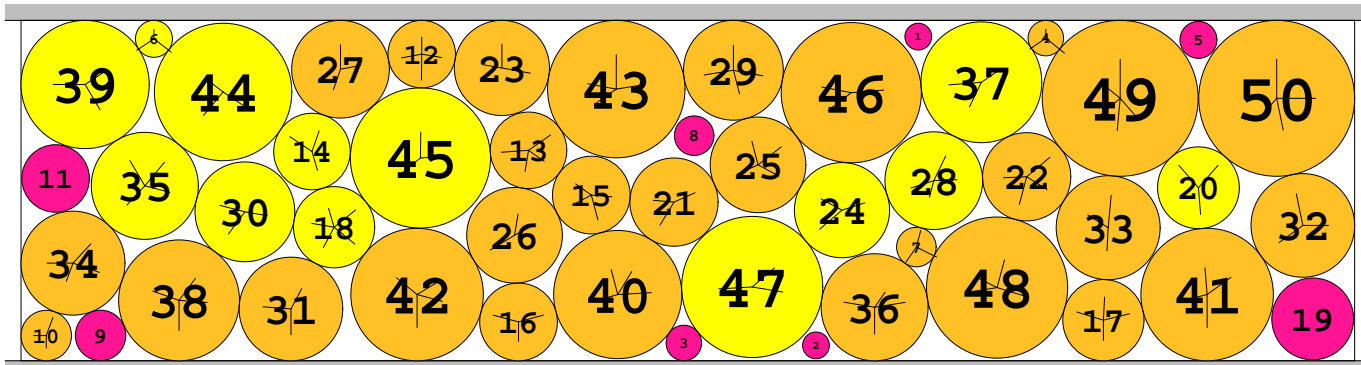

KBG46 instance

length = 39.178703000000
width = 10.000000000000

density = 0.854764179167
contacts = 85

© E. SPECHT &
D. A. PATERSON
01-OCT-2012