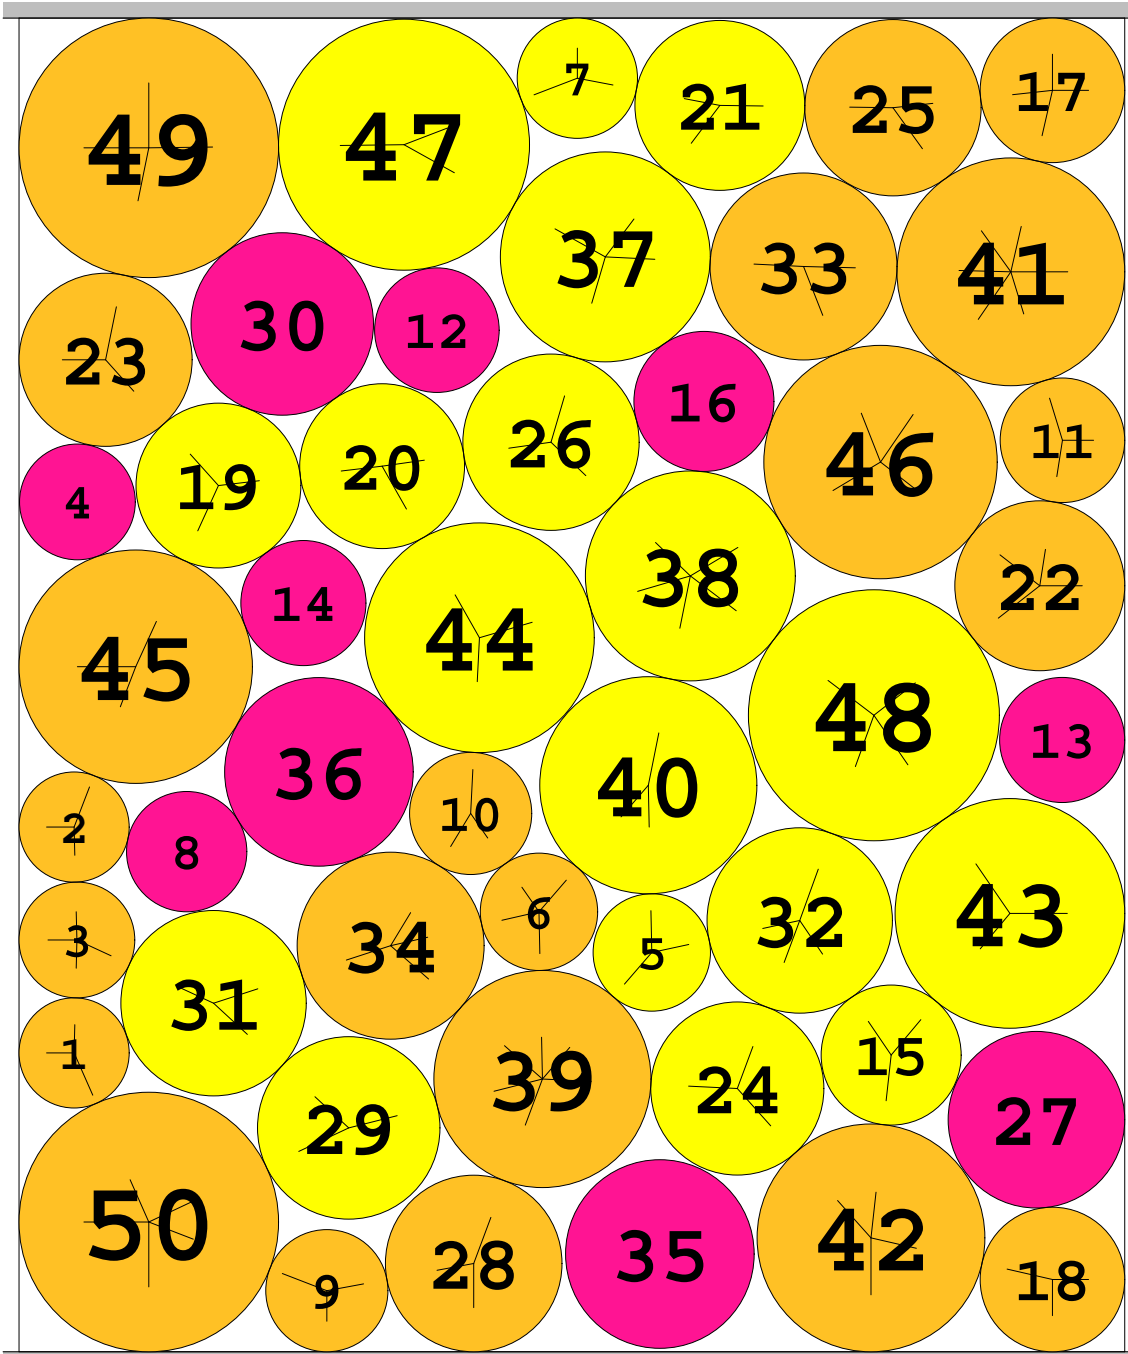

KBG48 instance

length = 8.291032000000
width = 10.000000000000

density = 0.860117667480
contacts = 81