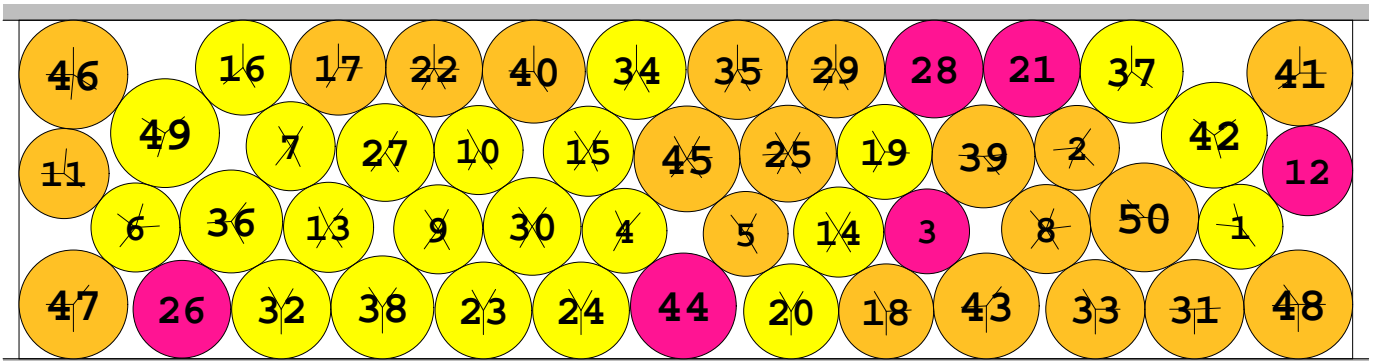

### KBG50 instance

length = 39.393632000000  
width = 10.000000000000

density = 0.821849215000  
contacts = 89

© E. SPECHT &  
D. A. PATERSON  
27-SEP-2012