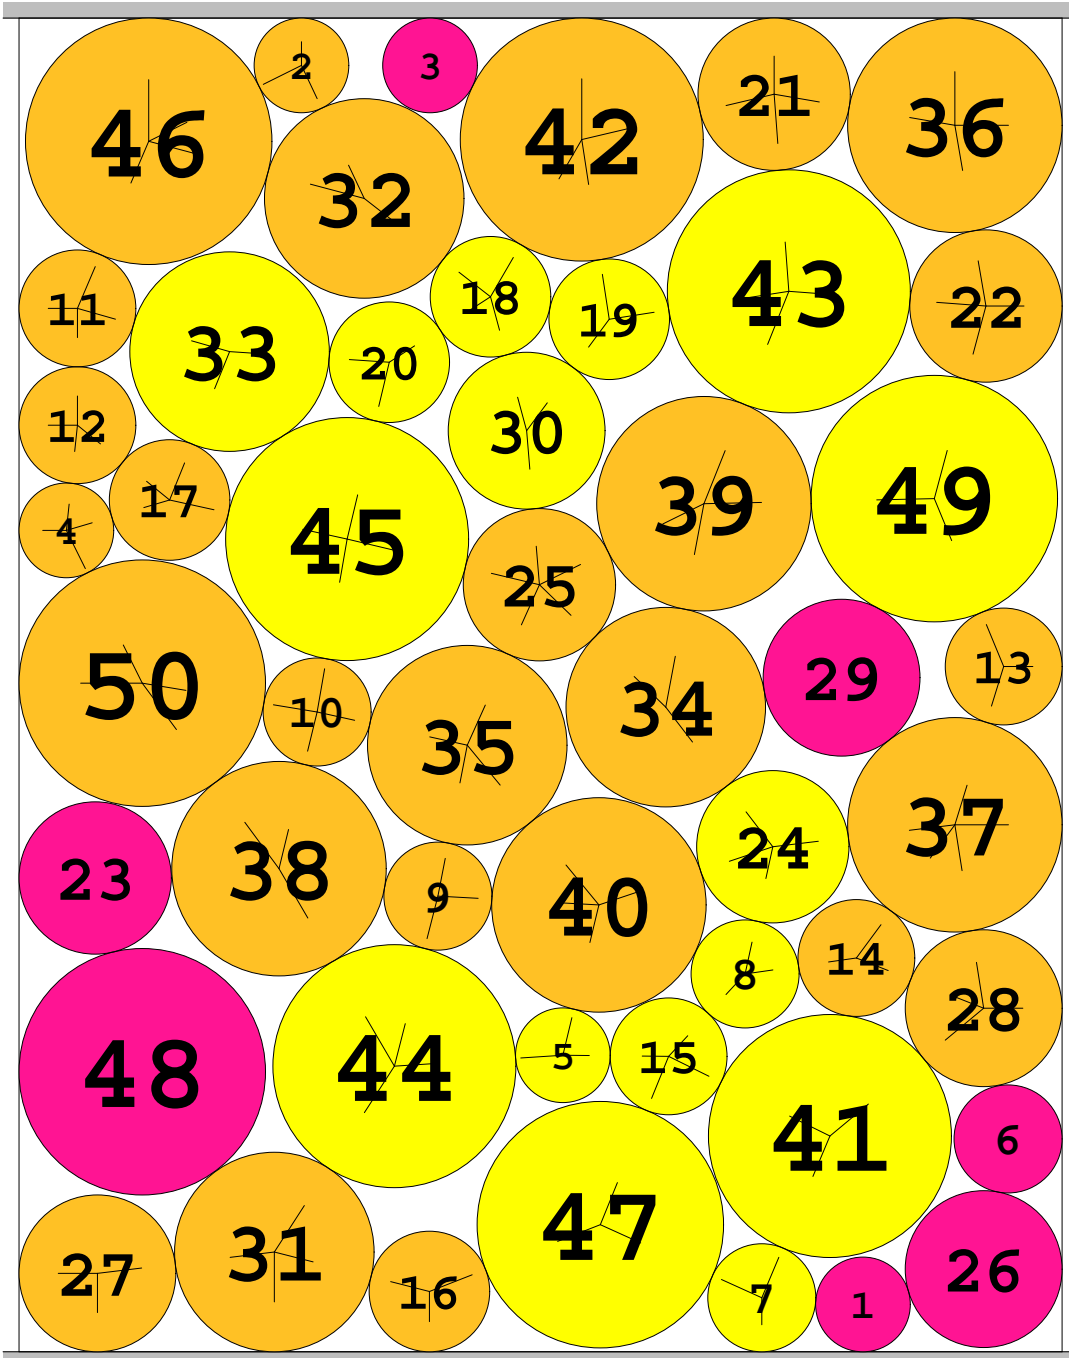

# KBG56 instance

length = 7.821252000000 density = 0.853075087442  
width = 10.000000000000 contacts = 87