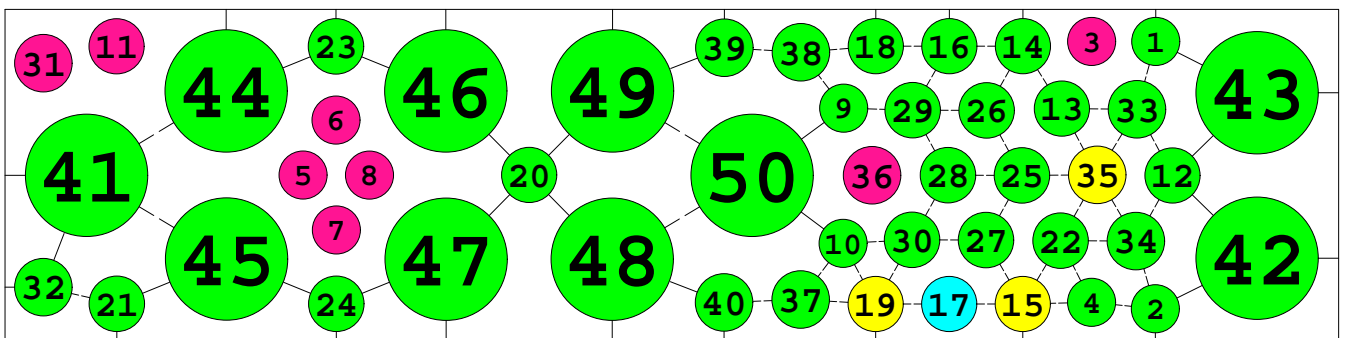

KBG59 instance

radius = 2.461000000000
ratio = 0.000000000000

density = 0.843642118740
contacts = 84

© E. SPECHT &
D. A. PATERSON
27-SEP-2012