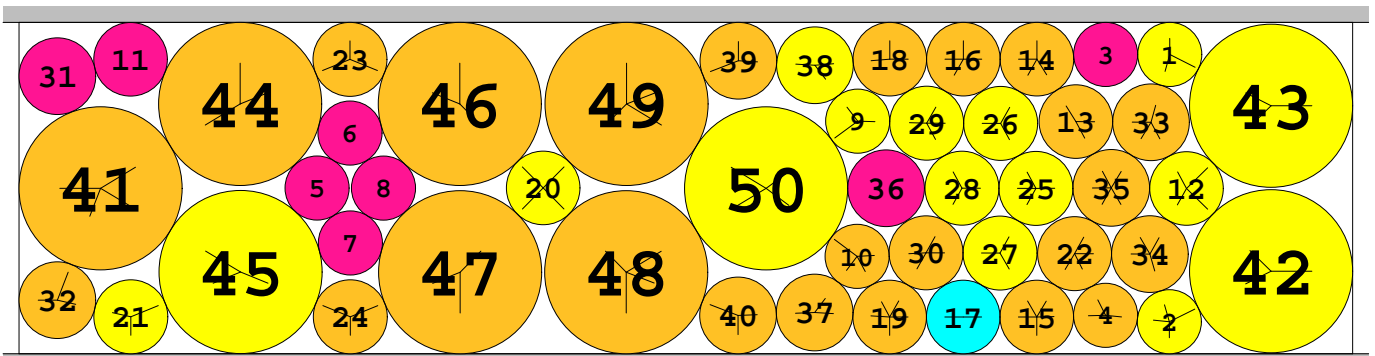

### KBG59 instance

length = 40.246630000000  
width = 10.000000000000

density = 0.843642150163  
contacts = 84

© E. SPECHT &  
D. A. PATERSON  
27-SEP-2012