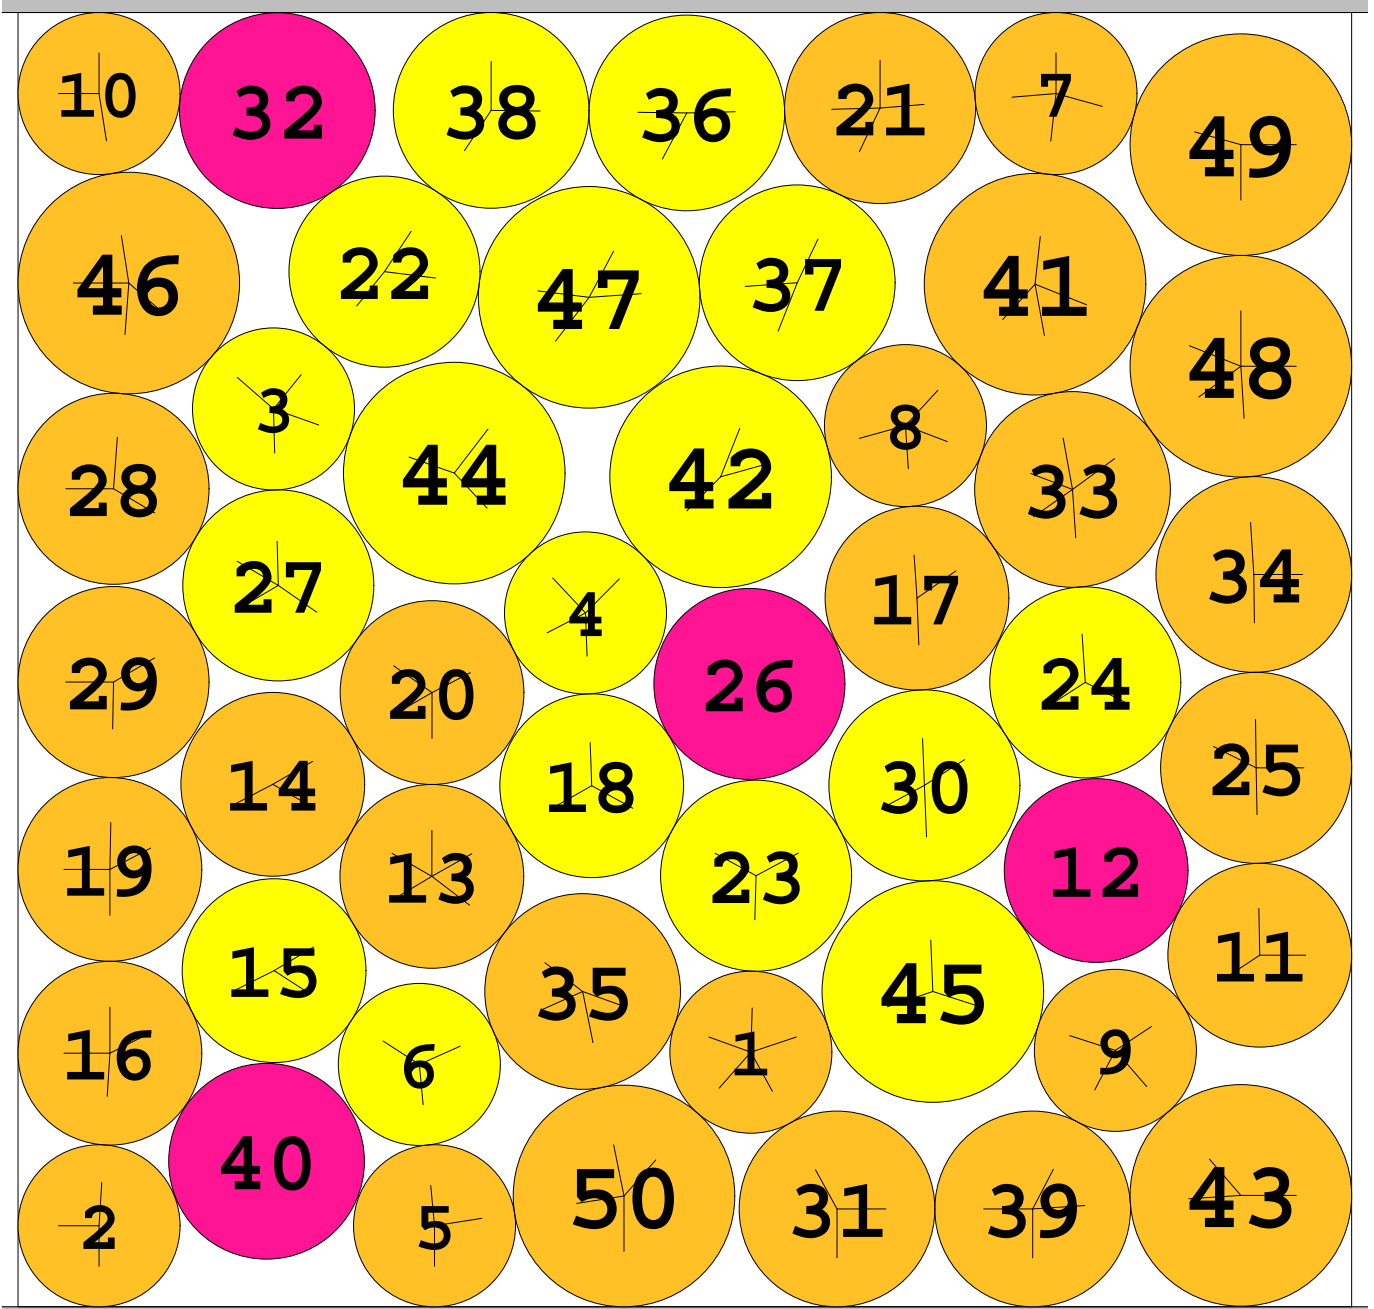

KBG61 instance

length = 10.305060000000
width = 10.000000000000

density = 0.836809864918
contacts = 93

© E. SPECHT &
D. A. PATERSON
01-NOV-2012