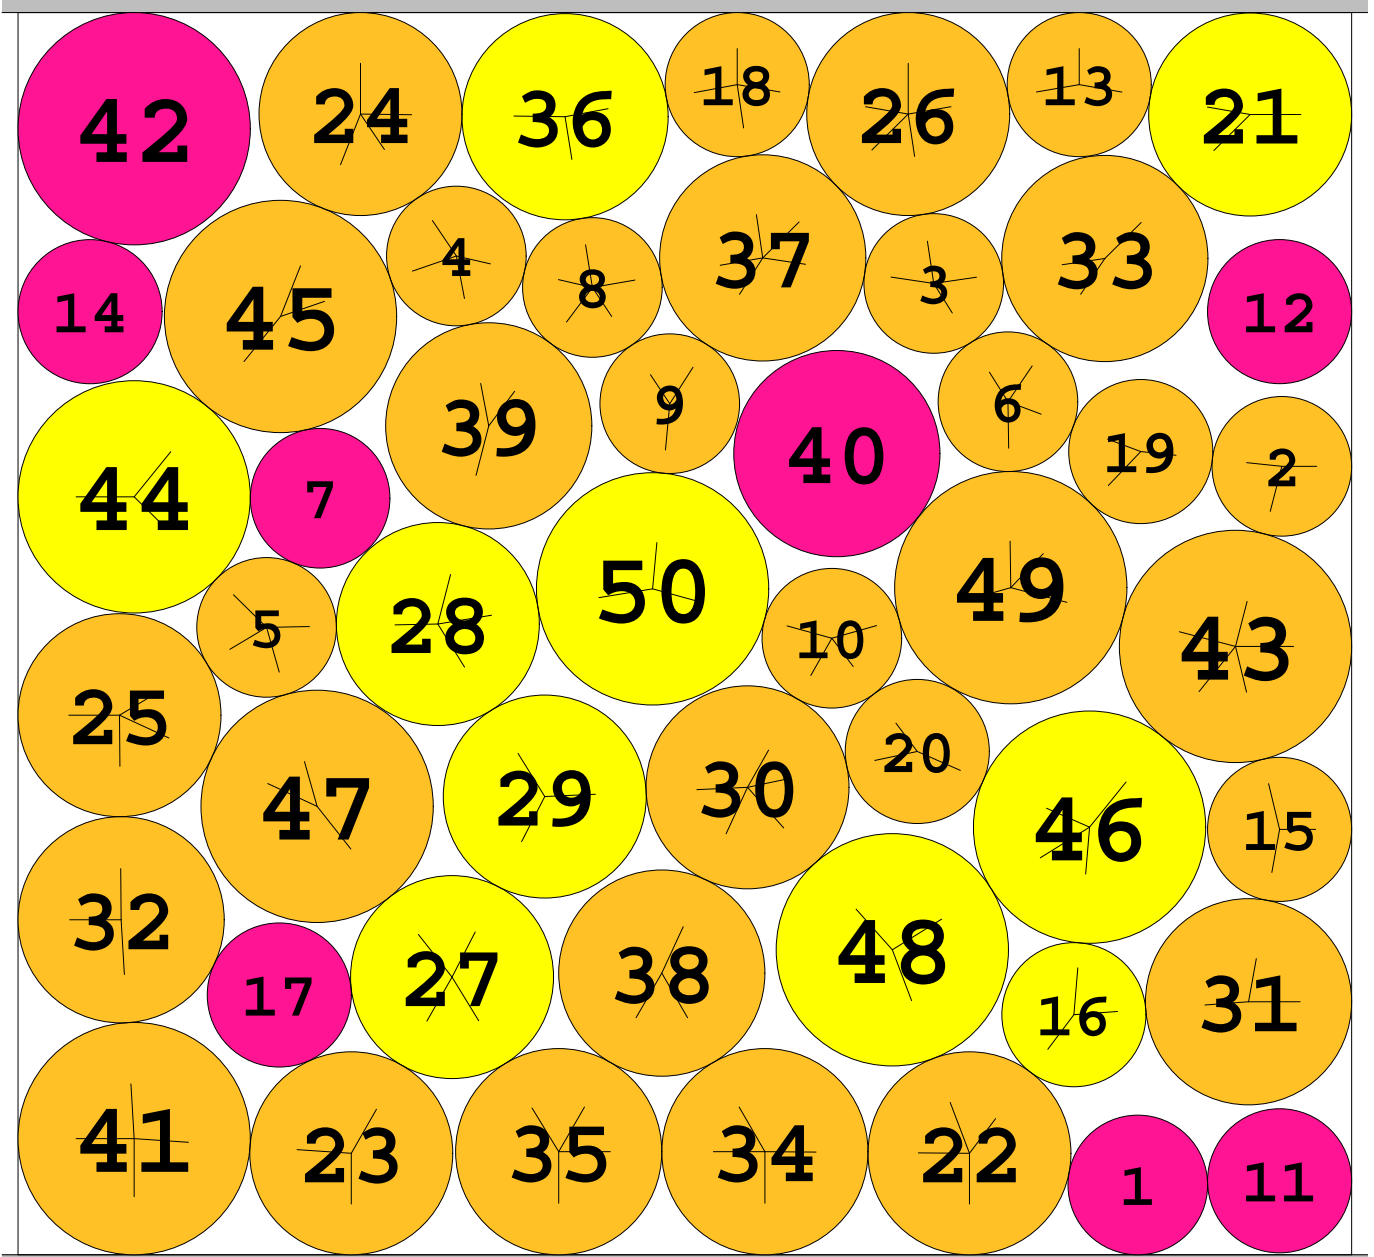

KBG64 instance

length = 10.736768000000
width = 10.000000000000

density = 0.843528119020
contacts = 85

© E. SPECHT &
D. A. PATERSON
27-SEP-2012