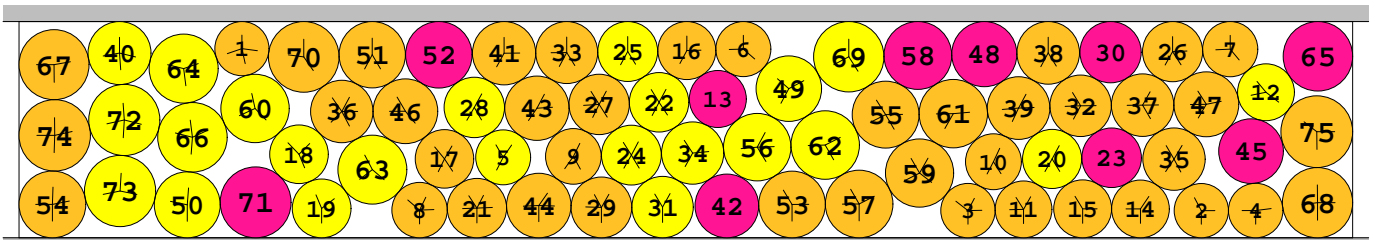

KBG66 instance

length = 61.686433000000
width = 10.000000000000

density = 0.815474394125
contacts = 131

© E. SPECHT &
D. A. PATERSON
27-SEP-2012