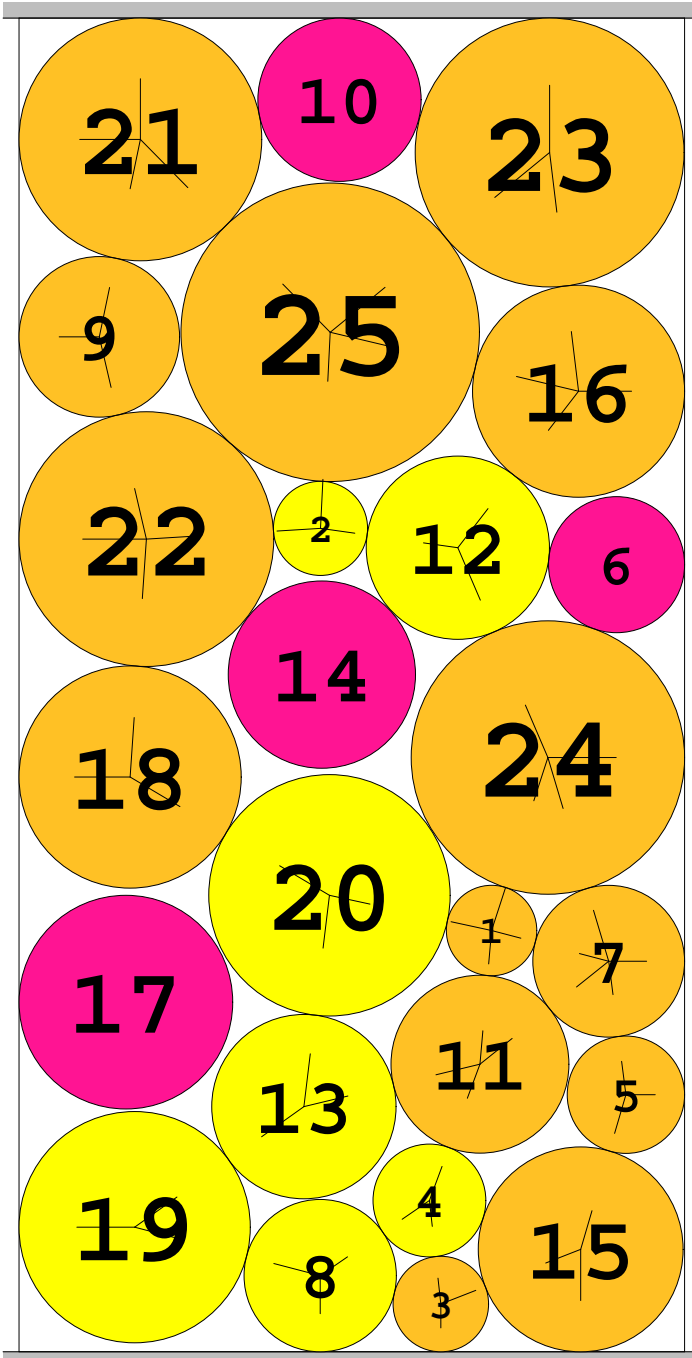

KBG7 instance

length = 4.990629000000
width = 10.000000000000

density = 0.847383147565
contacts = 43

© E. SPECHT &
D. A. PATERSON
27-SEP-2012