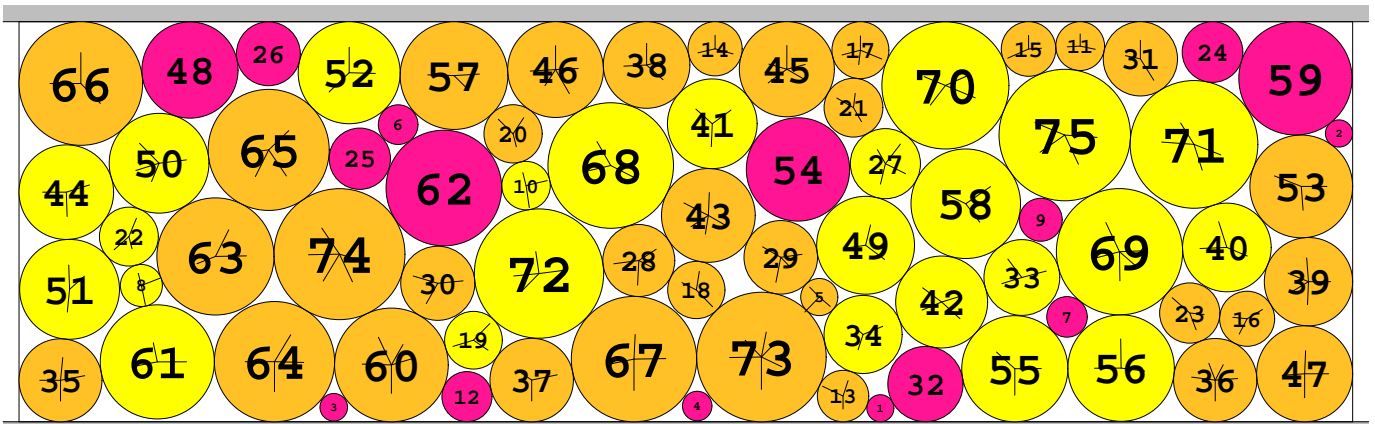

KBG71 instance

length = 33.337143000000
width = 10.000000000000

density = 0.868055266625
contacts = 119

© E. SPECHT &
D. A. PATERSON
28-SEP-2012