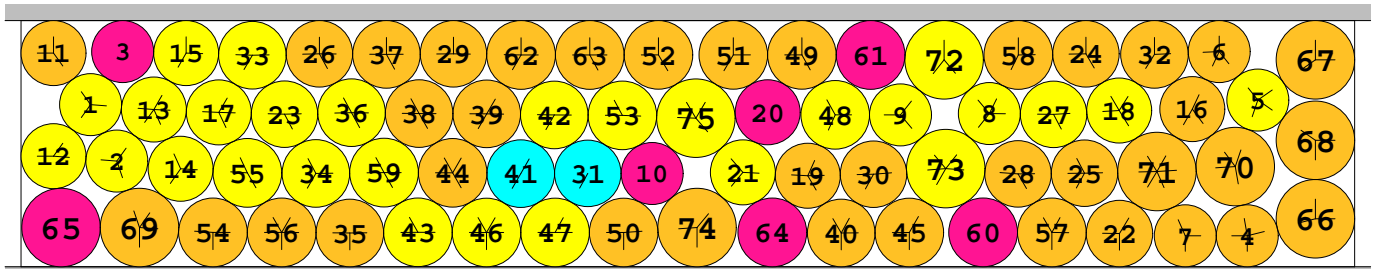

KBG90 instance

length = 54.174851000000
width = 10.000000000000

density = 0.839169938458
contacts = 134

© E. SPECHT &
D. A. PATERSON
27-SEP-2012