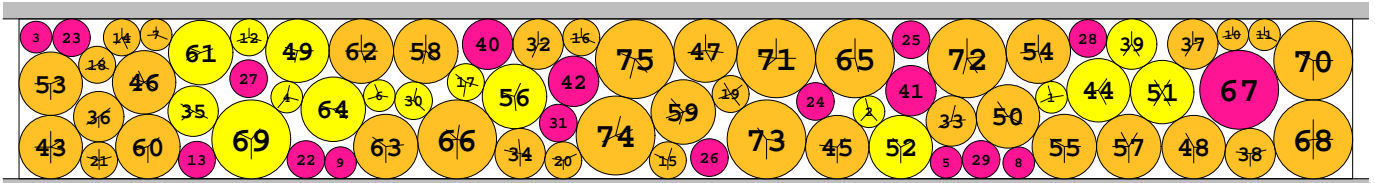

KBG91 instance

length = 83.418750000000
width = 10.000000000000

density = 0.828642500163
contacts = 115

© E. SPECHT &
D. A. PATERSON
28-SEP-2012