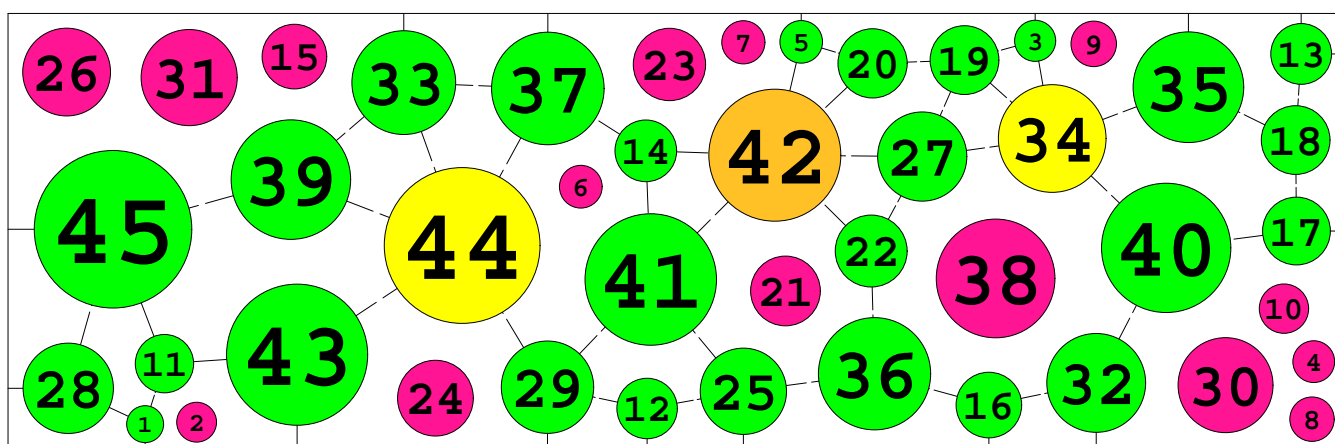

SY23 instance

radius = 2.171000000000
ratio = 0.000000000000

density = 0.860188006755
contacts = 61

© E. SPECHT &
D. A. PATERSON
27-SEP-2012